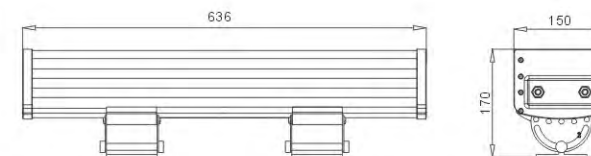

LED Wall Washer
2 SERIES

LWW-2-36P

LWW-2T-36P

LWW-2W-36P

Model	LWW-2-36P	LWW-2T-36P	LWW-2W-36P
Size	L334xW150xH170 mm	L334xW150xH170 mm	L334xW150xH170 mm
Main body	Extruded Al.	Extruded Al.	Extruded Al.
Weight	5.2kgs	5.2kgs	5.9kgs
LED Quantity	36 Power LED/1W	36 Power LED/1W	36 Power LED/1W
Color	R-12, G-12, B-12	R-12, G-12, B-12	R-12, G-12, B-12
Input Volt	100V~256V AC	120V/240V AC	24V~33.6V DC
Working Volt	24V DC	24V DC	24V 6AH
Power Consumption	55 Watts (Max.)	37 Watts (Max.)	34 Watts (Max.)

LED Wall Washer
2 SERIES

LWW-2-72P

LWW-2T-72P

Model	LWW-2-72P	LWW-2T-72P
Size	L636xW150xH170mm	L636xW150xH170mm
Main body	Extruded Al.	Extruded Al.
Weight	8.5kgs	8.5kgs
LED Quantity	72 Power LED/1W	72 Power LED/1W
Color	R-24, G-24, B-24	R-24, G-24, B-24
Input Volt	120V/240V AC	120V/240V AC
Working Volt	24V DC	24V DC
Power Consumption	110 Watts (Max.)	78 Watts (Max.)