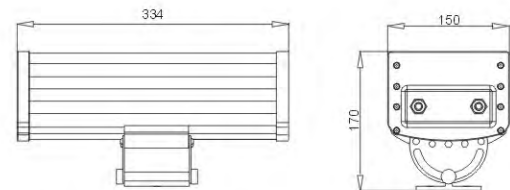

LED Wall Washer
2 SERIES

LWW-2-36P

LWW-2T-36P

LWW-2W-36P

Model	LWW-2-36P	LWW-2T-36P	LWW-2W-36P
Size	L334xW150xH170 mm	L334xW150xH170 mm	L334xW150xH170 mm
Main body	Extruded Al.	Extruded Al.	Extruded Al.
Weight	5.2kgs	5.2kgs	5.9kgs
LED Quantity	36 Power LED/1W	36 Power LED/1W	36 Power LED/1W
Color	R-12, G-12, B-12	R-12, G-12, B-12	R-12, G-12, B-12
Input Volt	100V~256V AC	120V/240V AC	24V~33.6V DC
Working Volt	24V DC	24V DC	24V 6AH
Power Consumption	55 Watts (Max.)	37 Watts (Max.)	34 Watts (Max.)

LED Wall Washer
2 SERIES

LWW-2-72P

LWW-2T-72P

Model	LWW-2-72P	LWW-2T-72P
Size	L636xW150xH170mm	L636xW150xH170mm
Main body	Extruded Al.	Extruded Al.
Weight	8.5kgs	8.5kgs
LED Quantity	72 Power LED/1W	72 Power LED/1W
Color	R-24, G-24, B-24	R-24, G-24, B-24
Input Volt	120V/240V AC	120V/240V AC
Working Volt	24V DC	24V DC
Power Consumption	110 Watts (Max.)	78 Watts (Max.)