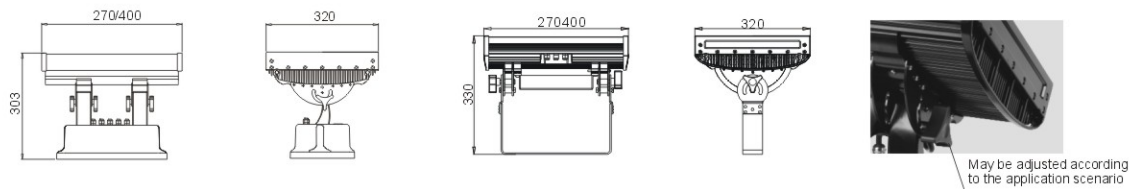

LED Wall Washer

7 SERIES

LWW-7-72P

LWW-7-36P

LWW-7A-72P

Model	LWW-7/7A-36P	LWW-7/7A-72P	LWW-7/7A-72x3W(3in1)
Size	L270xW320xH303/330mm	L400xW320xH303/330mm	L400xW320xH303/330mm
Material Body	Extruded Al./Aluminum+iron	Extruded Al./Aluminum+iron	Extruded Al./Aluminum+iron
Weight	10/11kgs	16/14.5kgs	16/14.5kgs
LED Quantity	36Power LED/3W	72Power LED/3W	72Power LED/3W(3in1)
Color	R-12, G-12, B-12	R-24, G-24, B-24	RGB 3 in1
Input Volt	120V/240V AC	120V/240V AC	120V/240V AC
Working Volt	24V/48V DC	24V/48V DC	24V/48V DC
Power Consumption	95/80Watts (Max.)	180/150Watts (Max.)	230/180Watts (Max.)