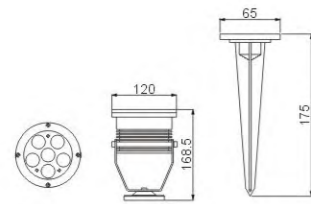

LED Spot Light

TYPE C

LED-SP-C1

LED-SP-C2

| Model | LED-SP-C1/2-18x1W | LED-SP-C1/2-6x3W |
|-------------------|----------------------------------|----------------------------------|
| Size | D120x168.5mm/C1, D120x343.5mm/C2 | D120x168.5mm/C1, D120x343.5mm/C2 |
| Material | Aluminium | Aluminium |
| Weight | 1.2Kgs | 1.2Kgs |
| LED Quantity | 18pcs Power LED/1W | 6pcs Power LED/3W |
| Color | R,G,B-6,B-6 | R,G,B,W,WW |
| Input Volt | 24V DC | 24V DC |
| Power Consumption | 18W(Max.) | 18W(Max.) |
| Controller | CTR-RGB-24V | Null |
| LENS | 15° 25° 40° (3in1) | 10° 20° 45° |