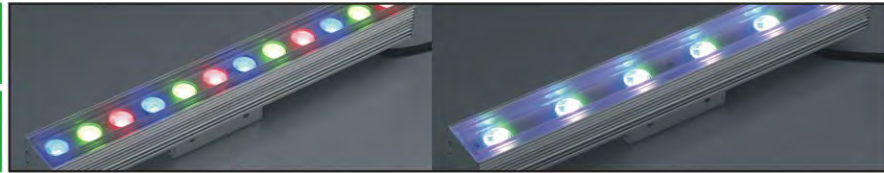

LED Wall Washer

**E SERIES**

Model	LWW-E-12P-L400	LWW-E-18P-L400	LWW-E-24P-L800	LWW-E-36P-L800
Size	L411 x W48x H96 mm	L411 x W48x H96 mm	L822 x W48x H96 mm	L822 x W48x H96 mm
Main Body	Extruded Al.	Extruded Al.	Extruded Al.	Extruded Al.
Weight	1.32kgs	1.32kgs	2.5kgs	2.5kgs
LED	12pcs 1W(R,G,B inline)	18pcs 1W (R,G,B in tri-angle)	24pcs 1W(R,G,B in line)	36pcs 1W (R,G,B in tri-angle)
Color	R-4, G-4, B-4	R-6, G-6, B-6	R-8, G-8, B-8	R-12, G-12, B-12
Beam Angle	15°, 30°, 45°, 60°, 40x55°	15°, 25°, 40°	15°, 30°, 45°, 60°, 40x55°	15°, 25°, 40°
Input Volt	24V DC	24V DC	24V DC	24V DC
Working Volt	24V DC	24V DC	24V DC	24V DC
Power Consumption	24Watts (Max.)	24Watts (Max.)	48Watts (Max.)	48Watts (Max.)