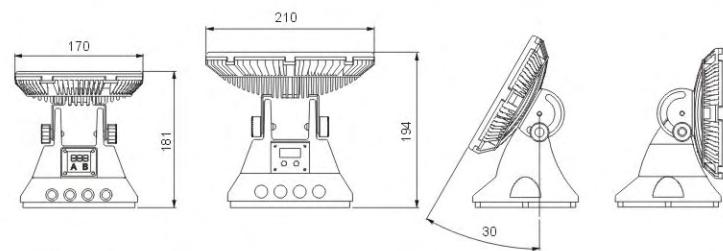

LED Wall Washer

**6B SERIES**

LWW-6B-36P

LWW-6B-18P

Model	LWW-6B-18P	LWW-6B-36P
Size	D170xH181mm	D210xH194mm
Main Body	Die-cast Al./ADC12	Die-cast Al./ADC12
Weight	2.35kgs	3.17kgs
LED Quantity	18pcs Power LED/1W	36pcs Power LED/1W
Color	R-6, G-6, B-6	R-12, G-12, B-12
Input Volt	100V~240V AC	100V~240V AC
Working Volt	24V DC	24V DC
Power Consumption	20W(Max.)	40W(Max.)