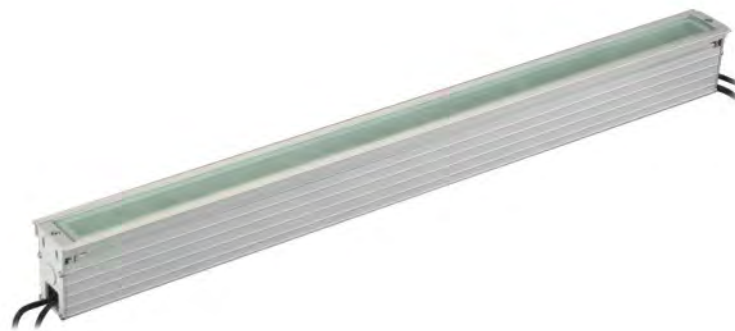

LED Underground Light

L2 SERIES

Model	LUL-L2-48(3in1)/5050-L1000	LUL-L2-24P-L1000
Size	L1007xW72xH99mm	L1007xW72xH99mm
Material	Aluminium housing	Aluminium housing
LED	48pcs SMD/5050	24pcs power LED/1W
Color	RGB 3in1	R-8, G-8, B-8
Input Volt	120/240V AC	120/240V AC
Power Consumption	15Watts (Max.)	45Watts (Max.)
Controller	CTR-Digital-12V	DMX512