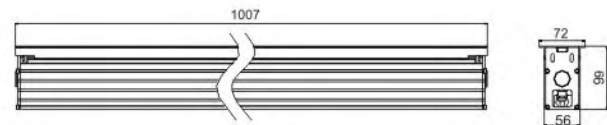

LED Underground Light

L2 SERIES

Model	LUL-L2-48(3in1)/5050-L1000	LUL-L2-24P-L1000
Size	L1007xW72xH99mm	L1007xW72xH99mm
Material	Aluminium housing	Aluminium housing
LED	48pcs SMD/5050	24pcs power LED/1W
Color	RGB 3in1	R-8, G-8, B-8
Input Volt	120/240V AC	120/240V AC
Power Consumption	15Watts (Max.)	45Watts (Max.)
Controller	CTR-Digital-12V	DMX512