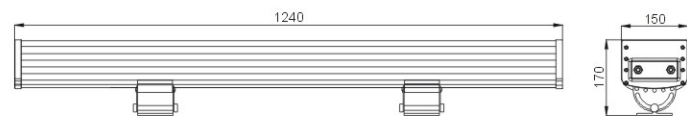

LED Wall Washer
2 SERIES

LWW-2-144P

LWW-2H-144P

Model	LWW-2-144P	LWW-2H-144P(24CH)
Size	L1240xW150xH170 mm	L1240xW150xH170 mm
Main Body	Extruded Al.	Extruded Al.
Weight	15kgs	15kgs
LED Quantity	144Power LED/1W	144Power LED/1W
Color	R-48, G-48, B-48	R-48, G-48, B-48
Input Volt	120V/240V AC	120V/240V AC
Working Volt	24V DC	24V DC
Power Consumption	220 Watts (Max.)	150 Watts (Max.)