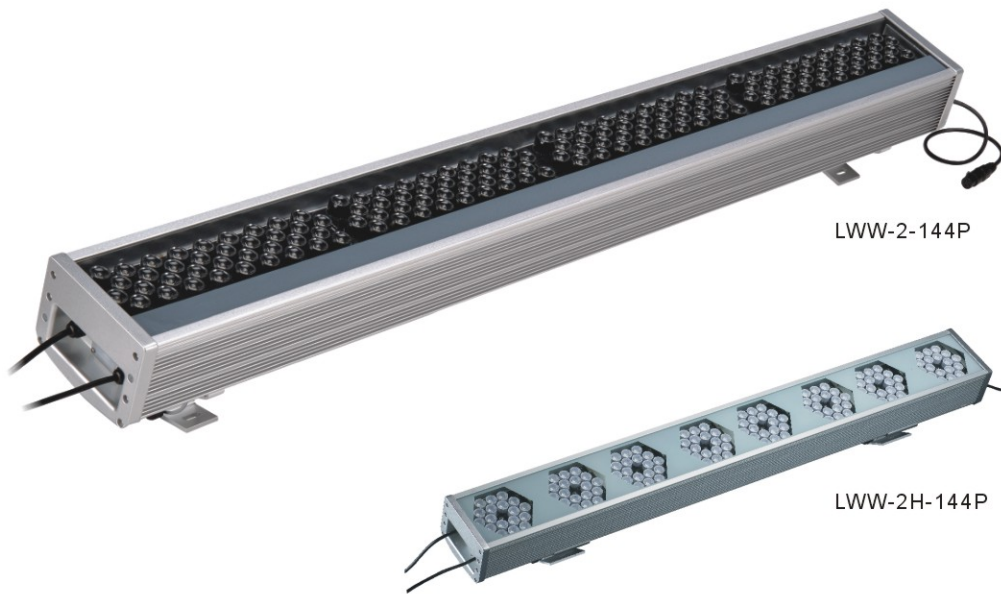

LED Wall Washer
2 SERIES

LWW-2-144P

LWW-2H-144P

Model	LWW-2-144P	LWW-2H-144P(24CH)
Size	L1240xW150xH170 mm	L1240xW150xH170 mm
Main Body	Extruded Al.	Extruded Al.
Weight	15kgs	15kgs
LED Quantity	144Power LED/1W	144Power LED/1W
Color	R-48, G-48, B-48	R-48, G-48, B-48
Input Volt	120V/240V AC	120V/240V AC
Working Volt	24V DC	24V DC
Power Consumption	220 Watts (Max.)	150 Watts (Max.)