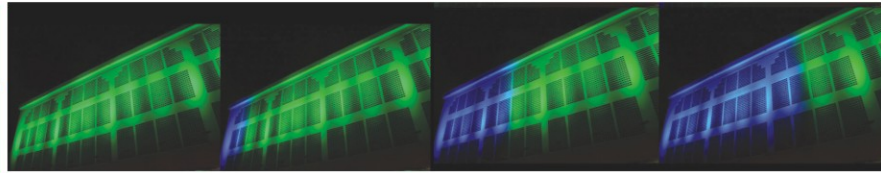

LED Wall Washer
2 SERIES

LWW-2-144P

LWW-2H-144P

Model	LWW-2-144P	LWW-2H-144P(24CH)
Size	L1240xW150xH170 mm	L1240xW150xH170 mm
Main Body	Extruded Al.	Extruded Al.
Weight	15kgs	15kgs
LED Quantity	144Power LED/1W	144Power LED/1W
Color	R-48, G-48, B-48	R-48, G-48, B-48
Input Volt	120V/240V AC	120V/240V AC
Working Volt	24V DC	24V DC
Power Consumption	220 Watts (Max.)	150 Watts (Max.)