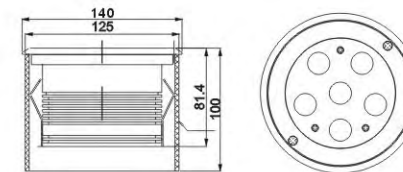

LED Underground Light

**B SERIES**

Model	LUL-B-9x1W	LUL-B-3x3W
Size	D120xH92mm	D120xH92mm
Material	Stainless Steel cover+Aluminium housing	
Weight	1.3Kgs	1.3Kgs
LED Quantity	9pcs Power LED/1W	3pcs Power LED/3W
Color	R-3,G-3,B-3	R,G,B,W,WW
Input Volt	12V/24V DC	24VDC
Power Consumption	9W(Max.)	9W(Max.)
LENs	15° 25° 40° (3in1)	10° 20° 45°
Controller	CTR-RGB-12V/24V	Null

LED Underground Light

**C SERIES**

Model	LUL-C-18x1W	LUL-C-6x3W
Size	D140xH81.4mm	D140xH81.4mm
Material	Stainless Steel cover+Aluminium housing	
Weight	1.7Kgs	1.7Kgs
LED Quantity	18pcs Power LED/1W	6pcs Power LED/3W
Color	R-6,G-6,B-6	R,G,B,W,WW
Input Volt	24VDC	24VDC
Power Consumption	18W(Max.)	18W(Max.)
LENs	15° 25° 40° (3in1)	10° 20° 45°
Controller	CTR-RGB-24V	Null