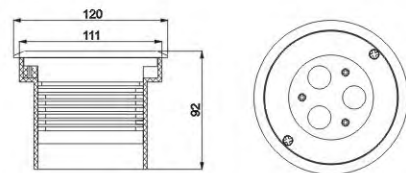

LED Underground Light

**B SERIES**

Model	LUL-B-9x1W	LUL-B-3x3W
Size	D120xH92mm	D120xH92mm
Material	Stainless Steel cover+Aluminium housing	
Weight	1.3Kgs	1.3Kgs
LED Quantity	9pcs Power LED/1W	3pcs Power LED/3W
Color	R-3,G-3,B-3	R,G,B,W,WW
Input Volt	12V/24V DC	24VDC
Power Consumption	9W(Max.)	9W(Max.)
LENs	15° 25° 40° (3in1)	10° 20° 45°
Controller	CTR-RGB-12V/24V	Null

LED Underground Light

**C SERIES**

Model	LUL-C-18x1W	LUL-C-6x3W
Size	D140xH81.4mm	D140xH81.4mm
Material	Stainless Steel cover+Aluminium housing	
Weight	1.7Kgs	1.7Kgs
LED Quantity	18pcs Power LED/1W	6pcs Power LED/3W
Color	R-6,G-6,B-6	R,G,B,W,WW
Input Volt	24VDC	24VDC
Power Consumption	18W(Max.)	18W(Max.)
LENs	15° 25° 40° (3in1)	10° 20° 45°
Controller	CTR-RGB-24V	Null