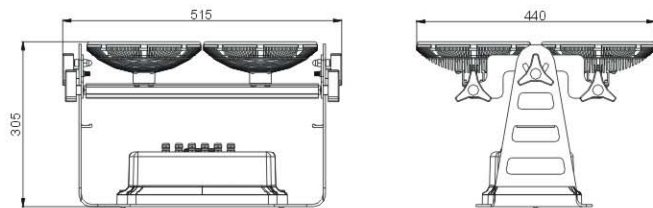

LED Wall Washer

8A SERIES

Model	LWW-8A-144P
Size	L515xW440xH305mm
Main Body	Die-Cast Al.
Weight	16kgs
LED Quantity	144 Power LED/1W
Color	R-48, G-48, B-48
Input Volt	120V/240V AC
Working Volt	24V DC
Power Consumption	160Watts (Max.)

LED Wall Washer

8B SERIES

Model	LWW-8B-108P
Size	L515xW398xH300mm
Main Body	Die-cast Al.
Weight	18.4kgs
LED Quantity	108 Power LED/1.5W
Color	R-36, G-36, B-36
Input Volt	120V/240V AC
Working Volt	24V DC
Power Consumption	150Watts (Max.)