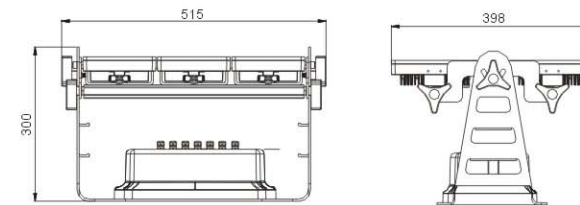

LED Wall Washer

8A SERIES

Model	LWW-8A-144P
Size	L515xW440xH305mm
Main Body	Die-Cast Al.
Weight	16kgs
LED Quantity	144 Power LED/1W
Color	R-48, G-48, B-48
Input Volt	120V/240V AC
Working Volt	24V DC
Power Consumption	160Watts (Max.)

LED Wall Washer

8B SERIES

Model	LWW-8B-108P
Size	L515xW398xH300mm
Main Body	Die-cast Al.
Weight	18.4kgs
LED Quantity	108 Power LED/1.5W
Color	R-36, G-36, B-36
Input Volt	120V/240V AC
Working Volt	24V DC
Power Consumption	150Watts (Max.)