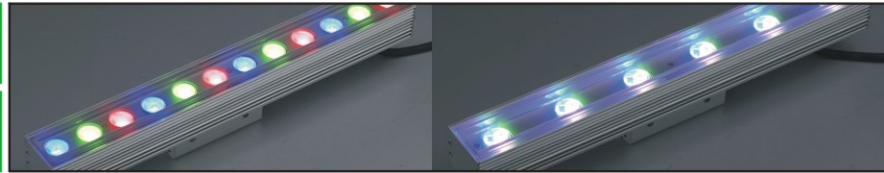

LED Wall Washer

**E SERIES**

Model	LWW-E-12P-L400	LWW-E-18P-L400	LWW-E-24P-L800	LWW-E-36P-L800
Size	L411 x W48x H96 mm	L411 x W48x H96 mm	L822 x W48x H96 mm	L822 x W48x H96 mm
Main Body	Extruded Al.	Extruded Al.	Extruded Al.	Extruded Al.
Weight	1.32kgs	1.32kgs	2.5kgs	2.5kgs
LED	12pcs 1W(R,G,B inline)	18pcs 1W (R,G,B in tri-angle)	24pcs 1W(R,G,B in line)	36pcs 1W (R,G,B in tri-angle)
Color	R-4, G-4, B-4	R-6, G-6, B-6	R-8, G-8, B-8	R-12, G-12, B-12
Beam Angle	15°, 30°, 45°, 60°, 40x55°	15°, 25°, 40°	15°, 30°, 45°, 60°, 40x55°	15°, 25°, 40°
Input Volt	24V DC	24V DC	24V DC	24V DC
Working Volt	24V DC	24V DC	24V DC	24V DC
Power Consumption	24Watts (Max.)	24Watts (Max.)	48Watts (Max.)	48Watts (Max.)