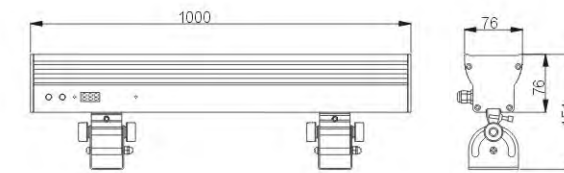

LED Wall Washer

4B SERIES

LWW-4B-12P

LWW-4B-24P

Model	LWW-4B-12P	LWW-4B-24P	LWW-4B-30P
Size	L500xW76xH151mm	L1000xW76xH151mm	L1000xW76xH151mm
Main Body	Extruded Al./6063	Extruded Al./6063	Extruded Al./6063
Weight	2.5kgs	4.0kgs	4.0kgs
LED Quantity	12pcs Power LED/1W	24pcs Power LED/1W	30pcs Power LED/1W
Color	R-4,G-4,B-4	R-8,G-8,B-8	R-10,G-10,B-10
Input Volt	120V/240V AC	120V/240V AC	120V/240V AC
Working Volt	24V DC	24V DC	24V DC
Power Consumption	12W(Max.)	24W(Max.)	30W(Max.)

LED Wall Washer

4B SERIES

Model	LWW-4B-48P
Size	L1000xW76xH151mm
Main Body	Extruded Al./6063
Weight	4.0Kgs
LED Quantity	48pcs Power LED/1W
Color	R-12,G-12,B-12,W-12
Input Volt	120V/240V AC
Working Volt	24V DC
Power Consumption	52W(Max.)