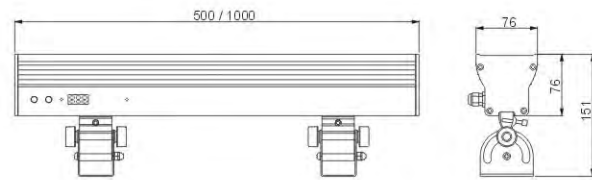

LED Wall Washer

4B SERIES

LWW-4B-12P

LWW-4B-24P

Model	LWW-4B-12P	LWW-4B-24P	LWW-4B-30P
Size	L500xW76xH151mm	L1000xW76xH151mm	L1000xW76xH151mm
Main Body	Extruded Al./6063	Extruded Al./6063	Extruded Al./6063
Weight	2.5kgs	4.0kgs	4.0kgs
LED Quantity	12pcs Power LED/1W	24pcs Power LED/1W	30pcs Power LED/1W
Color	R-4,G-4,B-4	R-8,G-8,B-8	R-10,G-10,B-10
Input Volt	120V/240V AC	120V/240V AC	120V/240V AC
Working Volt	24V DC	24V DC	24V DC
Power Consumption	12W(Max.)	24W(Max.)	30W(Max.)

LED Wall Washer

4B SERIES

Model	LWW-4B-48P
Size	L1000xW76xH151mm
Main Body	Extruded Al./6063
Weight	4.0Kgs
LED Quantity	48pcs Power LED/1W
Color	R-12,G-12,B-12,W-12
Input Volt	120V/240V AC
Working Volt	24V DC
Power Consumption	52W(Max.)