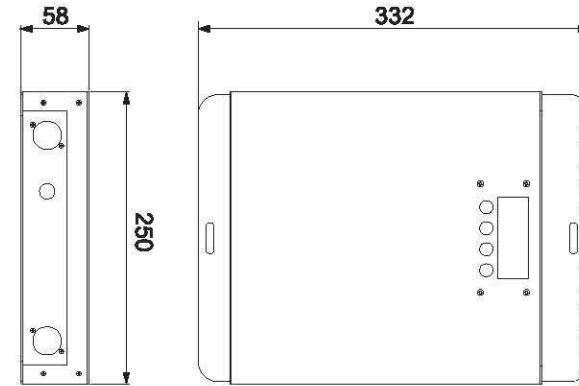

CTR-RGB-BOX

物理 & 安装尺寸 / Physical & Installation Dimensions

CTR-RGB-BOX  
单位/Unit : mm

连接图 / Connection

Figure 9

产品特点 / Features

- \* 支持标准USITT DMX512/1990协议
- \* 内置26个灯具常用效果
- \* 6路独立输出端口, DMX 18通道设计 (每路三通道), 地址可调节
- \* 内置开关电源, 可方便连接低压RGB及单色灯具使用
- \* Supports standard USITT DMX512/1990 protocol
- \* Built-in 26 the conventional effects.
- \* 6 independent output ports, DMX 18-channel design (three-channel per port), the address can be adjusted.
- \* Built-in power supply, can be easily connected to RGB and monochrome luminaries with 12/24V input.

标配型号 & 技术参数 / Model Info & Specifications

型号/Model	CTR-RGB-BOX
尺寸/Size	L332xW250xH58mm
材质/Main body	Steel
重量/Weight	3.13kgs±5%
输入电压/Input Volt	120/240V AC
输出电压/Output Volt	12/24V DC
输出功率/Output Power	144W(12V)/288W(24V)
输出端口/Output Port	x6 groups (RGB+terminals)
DMX通道/DMX CH	x6 independent DMX add.