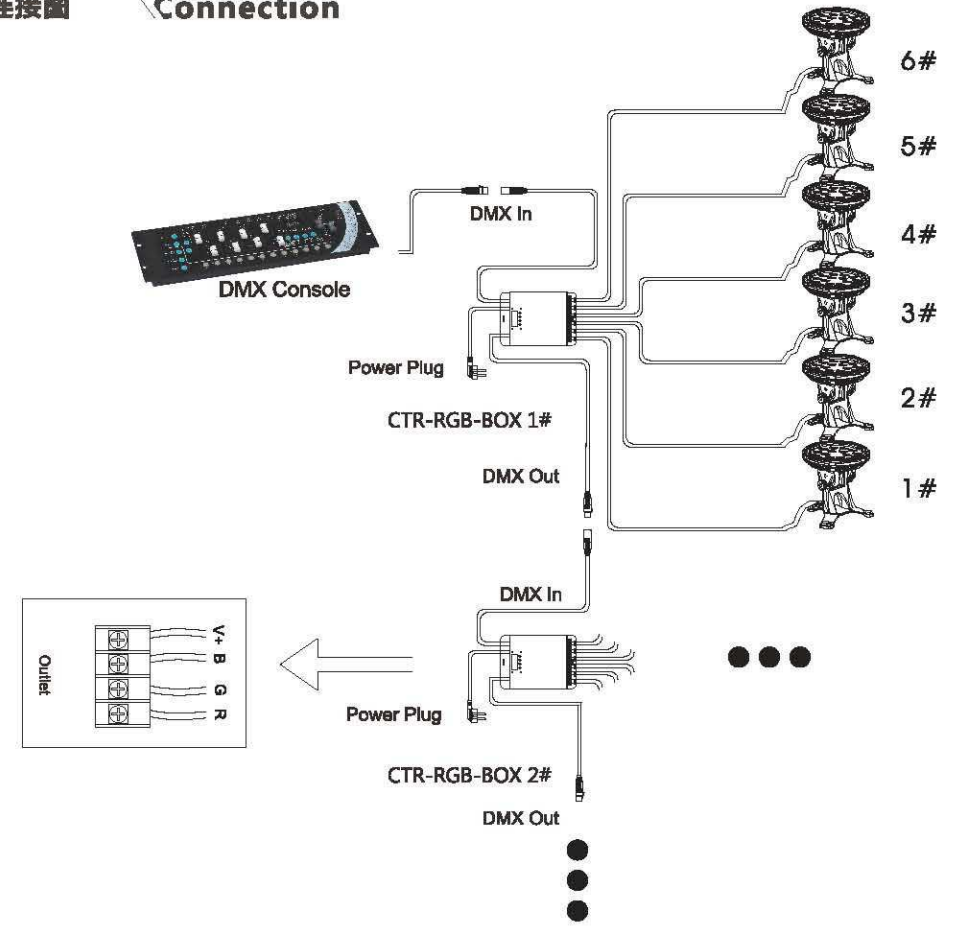

CTR-RGB-BOX

物理 & 安装尺寸 / Physical & Installation Dimensions

CTR-RGB-BOX  
单位/Unit : mm

连接图 / Connection

Figure 9

产品特点 / Features

- \* 支持标准USITT DMX512/1990协议
- \* 内置26个灯具常用效果
- \* 6路独立输出端口, DMX 18通道设计 (每路三通道), 地址可调节
- \* 内置开关电源, 可方便连接低压RGB及单色灯具使用
- \* Supports standard USITT DMX512/1990 protocol
- \* Built-in 26 the conventional effects.
- \* 6 independent output ports, DMX 18-channel design (three-channel per port), the address can be adjusted.
- \* Built-in power supply, can be easily connected to RGB and monochrome luminaries with 12/24V input.

标配型号 & 技术参数 / Model Info & Specifications

型号/Model	CTR-RGB-BOX
尺寸/Size	L332xW250xH58mm
材质/Main body	Steel
重量/Weight	3.13kgs±5%
输入电压/Input Volt	120/240V AC
输出电压/Output Volt	12/24V DC
输出功率/Output Power	144W(12V)/288W(24V)
输出端口/Output Port	x6 groups (RGB+terminals)
DMX通道/DMX CH	x6 independent DMX add.