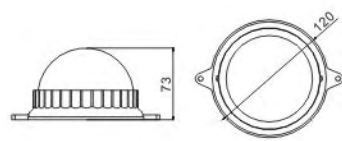

LED Pixel Module

A SERIES

Model	LPM-A-9-12V	LPM-A-3(3in1)-12V
Size	D64xH27mm	D64xH27mm
Material	Transparent cover+black base	Frosted cover+white base
LED	9pcs 5mm LED	3pcs 5050SMD
Color	R-3, G-3, B-3	RGB 3in1
Input Volt	12V DC	12V DC
Power Consumption	1Watts (Max.)	1Watts (Max.)
Controller	CVS-LM-500	CVS-LM-500

CE IP65 

LED Pixel Module

B SERIES

Model	LPM-B-9-12V	LPM-B-3(3in1)-12V
Size	39x37x20mm	39x37x36.2mm
Material	Transparent cover+black base	Frosted cover+white base
LED	9pcs 3mm LED	3pcs 5050SMD
Color	R-3, G-3, B-3	RGB 3in1
Input Volt	12V DC	12V DC
Power Consumption	1Watts (Max.)	1Watts (Max.)
Controller	CVS-LM-500	CVS-LM-500

CE IP65

LED Pixel Module

D SERIES

Model	LPM-D-12(3in1)-24V	LPM-D-3x1W-24V-RGB
Size	D120xH73mm	D120xH73mm
Material	Milkywhite cover+Silver base	Milkywhite cover+Silver base
LED	12pcs SMD 5050	3pcs power LED/1W(Steady color optional)
Color	RGB 3in1	R-1, G-1, B-1
Input Volt	24V DC	24V DC
Power Consumption	3Watts (Max.)	4Watts (Max.)
Controller	CVS-LM-500	CTR-RGB-24V