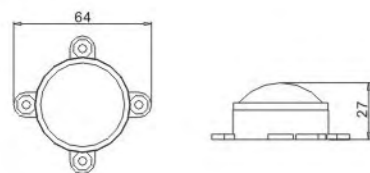

LED Pixel Module

A SERIES

Model	LPM-A-9-12V	LPM-A-3(3in1)-12V
Size	D64xH27mm	D64xH27mm
Material	Transparent cover+black base	Frosted cover+white base
LED	9pcs 5mm LED	3pcs 5050SMD
Color	R-3, G-3, B-3	RGB 3in1
Input Volt	12V DC	12V DC
Power Consumption	1Watts (Max.)	1Watts (Max.)
Controller	CVS-LM-500	CVS-LM-500

CE IP65 

LED Pixel Module

B SERIES

Model	LPM-B-9-12V	LPM-B-3(3in1)-12V
Size	39x37x20mm	39x37x36.2mm
Material	Transparent cover+black base	Frosted cover+white base
LED	9pcs 3mm LED	3pcs 5050SMD
Color	R-3, G-3, B-3	RGB 3in1
Input Volt	12V DC	12V DC
Power Consumption	1Watts (Max.)	1Watts (Max.)
Controller	CVS-LM-500	CVS-LM-500

CE IP65

LED Pixel Module

D SERIES

Model	LPM-D-12(3in1)-24V	LPM-D-3x1W-24V-RGB
Size	D120xH73mm	D120xH73mm
Material	Milkywhite cover+Silver base	Milkywhite cover+Silver base
LED	12pcs SMD 5050	3pcs power LED/1W(Steady color optional)
Color	RGB 3in1	R-1, G-1, B-1
Input Volt	24V DC	24V DC
Power Consumption	3Watts (Max.)	4Watts (Max.)
Controller	CVS-LM-500	CTR-RGB-24V