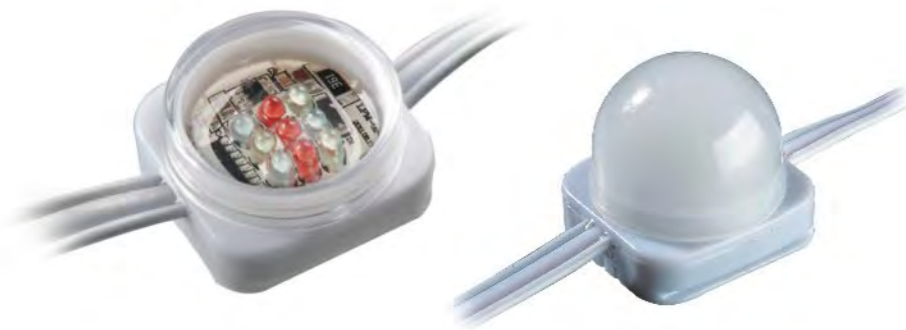

LED Pixel Module

A SERIES

Model	LPM-A-9-12V	LPM-A-3(3in1)-12V
Size	D64xH27mm	D64xH27mm
Material	Transparent cover+black base	Frosted cover+white base
LED	9pcs 5mm LED	3pcs 5050SMD
Color	R-3, G-3, B-3	RGB 3in1
Input Volt	12V DC	12V DC
Power Consumption	1Watts (Max.)	1Watts (Max.)
Controller	CVS-LM-500	CVS-LM-500

CE IP65 

LED Pixel Module

B SERIES

Model	LPM-B-9-12V	LPM-B-3(3in1)-12V
Size	39x37x20mm	39x37x36.2mm
Material	Transparent cover+black base	Frosted cover+white base
LED	9pcs 3mm LED	3pcs 5050SMD
Color	R-3, G-3, B-3	RGB 3in1
Input Volt	12V DC	12V DC
Power Consumption	1Watts (Max.)	1Watts (Max.)
Controller	CVS-LM-500	CVS-LM-500

CE IP65

LED Pixel Module

D SERIES

Model	LPM-D-12(3in1)-24V	LPM-D-3x1W-24V-RGB
Size	D120xH73mm	D120xH73mm
Material	Milkywhite cover+Silver base	Milkywhite cover+Silver base
LED	12pcs SMD 5050	3pcs power LED/1W(Steady color optional)
Color	RGB 3in1	R-1, G-1, B-1
Input Volt	24V DC	24V DC
Power Consumption	3Watts (Max.)	4Watts (Max.)
Controller	CVS-LM-500	CTR-RGB-24V