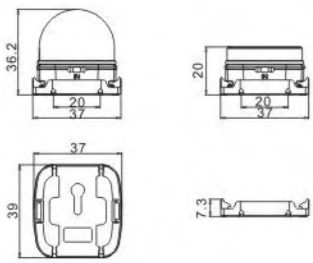

LED Pixel Module

A SERIES

Model	LPM-A-9-12V	LPM-A-3(3in1)-12V
Size	D64xH27mm	D64xH27mm
Material	Transparent cover+black base	Frosted cover+white base
LED	9pcs 5mm LED	3pcs 5050SMD
Color	R-3, G-3, B-3	RGB 3in1
Input Volt	12V DC	12V DC
Power Consumption	1Watts (Max.)	1Watts (Max.)
Controller	CVS-LM-500	CVS-LM-500

CE IP65 

LED Pixel Module

B SERIES

Model	LPM-B-9-12V	LPM-B-3(3in1)-12V
Size	39x37x20mm	39x37x36.2mm
Material	Transparent cover+black base	Frosted cover+white base
LED	9pcs 3mm LED	3pcs 5050SMD
Color	R-3, G-3, B-3	RGB 3in1
Input Volt	12V DC	12V DC
Power Consumption	1Watts (Max.)	1Watts (Max.)
Controller	CVS-LM-500	CVS-LM-500

CE IP65

LED Pixel Module

D SERIES

Model	LPM-D-12(3in1)-24V	LPM-D-3x1W-24V-RGB
Size	D120xH73mm	D120xH73mm
Material	Milkywhite cover+Silver base	Milkywhite cover+Silver base
LED	12pcs SMD 5050	3pcs power LED/1W(Steady color optional)
Color	RGB 3in1	R-1, G-1, B-1
Input Volt	24V DC	24V DC
Power Consumption	3Watts (Max.)	4Watts (Max.)
Controller	CVS-LM-500	CTR-RGB-24V