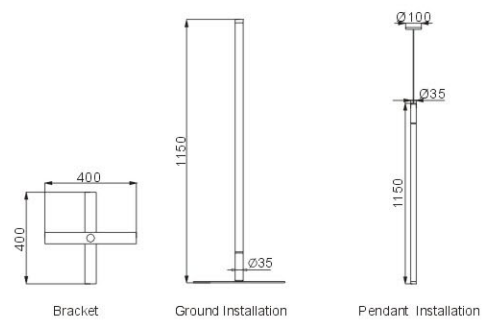

LED Neon Tube

SINGLE-35

Model	LNT-S-35A/B
Size	D35xH1150mm
Material	PC+AL
Weight	1.1/0.5kgs
View Angle	360°
LED	96pcs
Color	R,G,B,W,WW
Input Volt	120V/240V A.C
Power Consumption	10W(Max.)

CE IP20