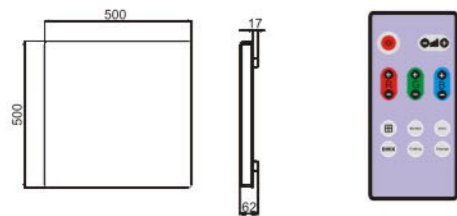

LED Wall Panel

PAN-50X50

Model	LED-PAN - 50x50-DMX	LED-PAN - 50x50-VD
LED	144pcs LED	256pcs LED
LED Spec	5050SMD(RGB3in1)	5050SMD(RGB3in1)
Beam Angle	180°	180°
Cover material	Milky ABS	Milky ABS
Base material	Black ABS	Black ABS
Input Volt	100V~240V AC	120V/240V AC
Working Volt	24V DC	5V DC
Power Consumption	53Watts (Max.)	46Watts (Max.)
Size	500x500x50 mm	500x500x50 mm
Weight	3kgs	3kgs
Controller	RM-PAN-50x50 8 DMX console	CVS-SM-A1,A2