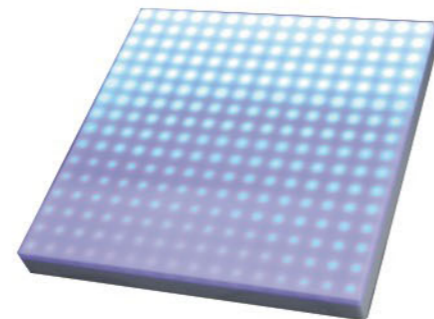

LED Wall Panel

PAN-50X50

Model	LED-PAN - 50x50-DMX	LED-PAN - 50x50-VD
LED	144pcs LED	256pcs LED
LED Spec	5050SMD(RGB3in1)	5050SMD(RGB3in1)
Beam Angle	180°	180°
Cover material	Milky ABS	Milky ABS
Base material	Black ABS	Black ABS
Input Volt	100V~240V AC	120V/240V AC
Working Volt	24V DC	5V DC
Power Consumption	53Watts (Max.)	46Watts (Max.)
Size	500x500x50 mm	500x500x50 mm
Weight	3kgs	3kgs
Controller	RM-PAN-50x50 8 DMX console	CVS-SM-A1,A2