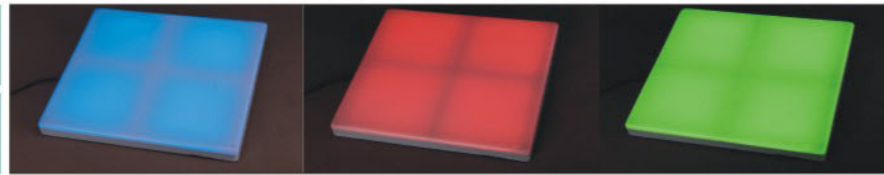

LED Wall Panel

PAN-50X50

Model	LED-PAN - 50x50-DMX	LED-PAN - 50x50-VD
LED	144pcs LED	256pcs LED
LED Spec	5050SMD(RGB3in1)	5050SMD(RGB3in1)
Beam Angle	180°	180°
Cover material	Milky ABS	Milky ABS
Base material	Black ABS	Black ABS
Input Volt	100V~240V AC	120V/240V AC
Working Volt	24V DC	5V DC
Power Consumption	53Watts (Max.)	46Watts (Max.)
Size	500x500x50 mm	500x500x50 mm
Weight	3kgs	3kgs
Controller	RM-PAN-50x50 8 DMX console	CVS-SM-A1,A2