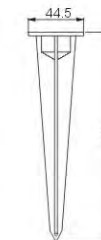

LED Spot Light

TYPE A

LED-SP-A1-3x1W

LED-SP-A2-3x1W

| Model | LED-SP-A1/2-1X1W | LED-SP-A1/2-1X3W | LED-SP-A1/2-3X1W |
|-------------------|------------------------------|------------------------------|------------------------------|
| Size | D42xH120mm/A1, D42xH288mm/A2 | D42xH120mm/A1, D42xH288mm/A2 | D42xH120mm/A1, D42xH288mm/A2 |
| Material | Aluminium | Aluminium | Aluminium |
| Weight | 0.35Kgs | 0.35Kgs | 0.35Kgs |
| LED Quantity | 1pcs Power LED/1W | 1pcs Power LED/3W | 3pcs Power LED/1W |
| Color | R,G,B,W,WW | R,G,B,W,WW | R-1,G-1,B-1 |
| Input Volt | 12V DC | 12V DC | 12V DC |
| Power Consumption | 1W(Max.) | 3W(Max.) | 3W(Max.) |
| Controller | Null | Null | CTR-RGB-12V |
| LENs | 10° 20° 45° | 10° 20° 45° | 15° 25° 40° (3in1) |

LED Spot Light

TYPE B

LED-SP-B1

LED-SP-B2

| Model | LED-SP-B1/2-9x1W | LED-SP-B1/2-3x3W |
|-------------------|------------------------------|------------------------------|
| Size | D99xH129mm/B1, D99xH300mm/B2 | D99xH129mm/B1, D99xH300mm/B2 |
| Material | Aluminium | Aluminium |
| Weight | 1.0Kgs | 1.0Kgs |
| LED Quantity | 9pcs Power LED/1W | 3pcs Power LED/3W |
| Color | R-3,G-3,B-3 | R,G,B,W,WW |
| Input Volt | 12V/24V DC | 24V DC |
| Power Consumption | 9W(Max.) | 9W(Max.) |
| Controller | CTR-RGB-12V/24V | Null |
| LENs | 15° 25° 40° (3in1) | 10° 20° 45° |