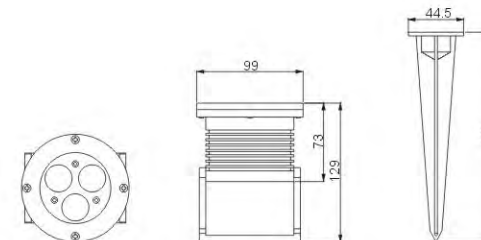

LED Spot Light

TYPE A

LED-SP-A1-3x1W

LED-SP-A2-3x1W

| Model | LED-SP-A1/2-1X1W | LED-SP-A1/2-1X3W | LED-SP-A1/2-3X1W |
|-------------------|------------------------------|------------------------------|------------------------------|
| Size | D42xH120mm/A1, D42xH288mm/A2 | D42xH120mm/A1, D42xH288mm/A2 | D42xH120mm/A1, D42xH288mm/A2 |
| Material | Aluminium | Aluminium | Aluminium |
| Weight | 0.35Kgs | 0.35Kgs | 0.35Kgs |
| LED Quantity | 1pcs Power LED/1W | 1pcs Power LED/3W | 3pcs Power LED/1W |
| Color | R,G,B,W,WW | R,G,B,W,WW | R-1,G-1,B-1 |
| Input Volt | 12V DC | 12V DC | 12V DC |
| Power Consumption | 1W(Max.) | 3W(Max.) | 3W(Max.) |
| Controller | Null | Null | CTR-RGB-12V |
| LENs | 10° 20° 45° | 10° 20° 45° | 15° 25° 40° (3in1) |

LED Spot Light

TYPE B

LED-SP-B1

LED-SP-B2

| Model | LED-SP-B1/2-9x1W | LED-SP-B1/2-3x3W |
|-------------------|------------------------------|------------------------------|
| Size | D99xH129mm/B1, D99xH300mm/B2 | D99xH129mm/B1, D99xH300mm/B2 |
| Material | Aluminium | Aluminium |
| Weight | 1.0Kgs | 1.0Kgs |
| LED Quantity | 9pcs Power LED/1W | 3pcs Power LED/3W |
| Color | R-3,G-3,B-3 | R,G,B,W,WW |
| Input Volt | 12V/24V DC | 24V DC |
| Power Consumption | 9W(Max.) | 9W(Max.) |
| Controller | CTR-RGB-12V/24V | Null |
| LENs | 15° 25° 40° (3in1) | 10° 20° 45° |