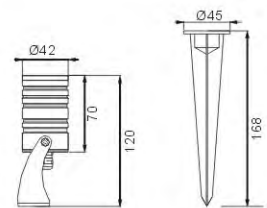

LED Spot Light

TYPE A

LED-SP-A1-3x1W

LED-SP-A2-3x1W

| Model | LED-SP-A1/2-1X1W | LED-SP-A1/2-1X3W | LED-SP-A1/2-3X1W |
|-------------------|------------------------------|------------------------------|------------------------------|
| Size | D42xH120mm/A1, D42xH288mm/A2 | D42xH120mm/A1, D42xH288mm/A2 | D42xH120mm/A1, D42xH288mm/A2 |
| Material | Aluminium | Aluminium | Aluminium |
| Weight | 0.35Kgs | 0.35Kgs | 0.35Kgs |
| LED Quantity | 1pcs Power LED/1W | 1pcs Power LED/3W | 3pcs Power LED/1W |
| Color | R,G,B,W,WW | R,G,B,W,WW | R-1,G-1,B-1 |
| Input Volt | 12V DC | 12V DC | 12V DC |
| Power Consumption | 1W(Max.) | 3W(Max.) | 3W(Max.) |
| Controller | Null | Null | CTR-RGB-12V |
| LENs | 10° 20° 45° | 10° 20° 45° | 15° 25° 40° (3in1) |

LED Spot Light

TYPE B

LED-SP-B1

LED-SP-B2

| Model | LED-SP-B1/2-9x1W | LED-SP-B1/2-3x3W |
|-------------------|------------------------------|------------------------------|
| Size | D99xH129mm/B1, D99xH300mm/B2 | D99xH129mm/B1, D99xH300mm/B2 |
| Material | Aluminium | Aluminium |
| Weight | 1.0Kgs | 1.0Kgs |
| LED Quantity | 9pcs Power LED/1W | 3pcs Power LED/3W |
| Color | R-3,G-3,B-3 | R,G,B,W,WW |
| Input Volt | 12V/24V DC | 24V DC |
| Power Consumption | 9W(Max.) | 9W(Max.) |
| Controller | CTR-RGB-12V/24V | Null |
| LENs | 15° 25° 40° (3in1) | 10° 20° 45° |