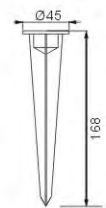

LED Spot Light

TYPE A

LED-SP-A1-3x1W

LED-SP-A2-3x1W

| Model | LED-SP-A1/2-1X1W | LED-SP-A1/2-1X3W | LED-SP-A1/2-3X1W |
|-------------------|------------------------------|------------------------------|------------------------------|
| Size | D42xH120mm/A1, D42xH288mm/A2 | D42xH120mm/A1, D42xH288mm/A2 | D42xH120mm/A1, D42xH288mm/A2 |
| Material | Aluminium | Aluminium | Aluminium |
| Weight | 0.35Kgs | 0.35Kgs | 0.35Kgs |
| LED Quantity | 1pcs Power LED/1W | 1pcs Power LED/3W | 3pcs Power LED/1W |
| Color | R,G,B,W,WW | R,G,B,W,WW | R-1,G-1,B-1 |
| Input Volt | 12V DC | 12V DC | 12V DC |
| Power Consumption | 1W(Max.) | 3W(Max.) | 3W(Max.) |
| Controller | Null | Null | CTR-RGB-12V |
| LENs | 10° 20° 45° | 10° 20° 45° | 15° 25° 40° (3in1) |

LED Spot Light

TYPE B

LED-SP-B1

LED-SP-B2

| Model | LED-SP-B1/2-9x1W | LED-SP-B1/2-3x3W |
|-------------------|------------------------------|------------------------------|
| Size | D99xH129mm/B1, D99xH300mm/B2 | D99xH129mm/B1, D99xH300mm/B2 |
| Material | Aluminium | Aluminium |
| Weight | 1.0Kgs | 1.0Kgs |
| LED Quantity | 9pcs Power LED/1W | 3pcs Power LED/3W |
| Color | R-3,G-3,B-3 | R,G,B,W,WW |
| Input Volt | 12V/24V DC | 24V DC |
| Power Consumption | 9W(Max.) | 9W(Max.) |
| Controller | CTR-RGB-12V/24V | Null |
| LENs | 15° 25° 40° (3in1) | 10° 20° 45° |