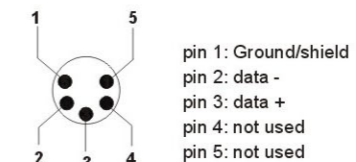

DMX Wireless
TRANSMITTER

DMX-WL-2400

DMX-WL-2400X

Model	DMX-WL-2400	DMX-WL-2400X
Size	L184x W95 x 56mm	D20 x 133mm
Weight	0.7Kgs	0.1Kgs
Input Volt	9V DC	5V DC
Wave Frequency	2400~2431MB(ISM)	2400~2431MB(ISM)
Wave Band	32section(by switch)	7section(by button)
Remote Distance	100M (valid)	100M (valid)
Transmitted Power	20DBm	20DBm
Transmitter/Receiver	Manually by switch	Automatically by signal

* Male and female optional

* Male/Female /XLR-3 Connector optional

DMX
SPLITTER

Model	A2	A4	A6	A8
Size	L212xW150xH70mm	L277xW150xH70mm	L277xW150xH70mm	L212xW150xH70mm
Weight	1.5Kgs	3Kgs	3Kgs	1.5Kgs
Output Port	XLR-3 x 2pcs XLR-5 x 2pcs	XLR-3 x 4pcs XLR-5 x 4pcs	XLR-3 x 6pcs	XLR-3 x 8pcs
Power	4W	6W	8W	10W