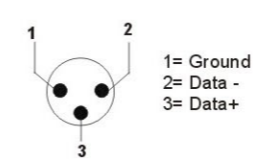

DMX Wireless
TRANSMITTER

DMX-WL-2400

DMX-WL-2400X

Model	DMX-WL-2400	DMX-WL-2400X
Size	L184x W95 x 56mm	D20 x 133mm
Weight	0.7Kgs	0.1Kgs
Input Volt	9V DC	5V DC
Wave Frequency	2400~2431MB(ISM)	2400~2431MB(ISM)
Wave Band	32section(by switch)	7section(by button)
Remote Distance	100M (valid)	100M (valid)
Transmitted Power	20DBm	20DBm
Transmitter/Receiver	Manually by switch	Automatically by signal

* Male and female optional

* Male/Female /XLR-3 Connector optional

DMX
SPLITTER

Model	A2	A4	A6	A8
Size	L212xW150xH70mm	L277xW150xH70mm	L277xW150xH70mm	L212xW150xH70mm
Weight	1.5Kgs	3Kgs	3Kgs	1.5Kgs
Output Port	XLR-3 x 2pcs XLR-5 x 2pcs	XLR-3 x 4pcs XLR-5 x 4pcs	XLR-3 x 6pcs	XLR-3 x 8pcs
Power	4W	6W	8W	10W