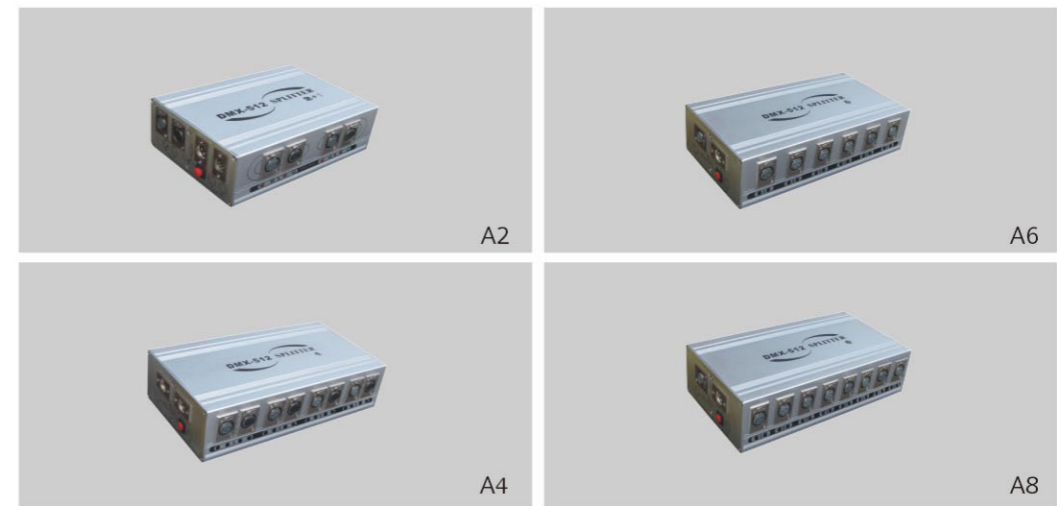

DMX Wireless
TRANSMITTER

DMX-WL-2400

DMX-WL-2400X

Model	DMX-WL-2400	DMX-WL-2400X
Size	L184x W95 x 56mm	D20 x 133mm
Weight	0.7Kgs	0.1Kgs
Input Volt	9V DC	5V DC
Wave Frequency	2400~2431MB(ISM)	2400~2431MB(ISM)
Wave Band	32section(by switch)	7section(by button)
Remote Distance	100M (valid)	100M (valid)
Transmitted Power	20DBm	20DBm
Transmitter/Receiver	Manually by switch	Automatically by signal

* Male and female optional

* Male/Female /XLR-3 Connector optional

DMX
SPLITTER

Model	A2	A4	A6	A8
Size	L212xW150xH70mm	L277xW150xH70mm	L277xW150xH70mm	L212xW150xH70mm
Weight	1.5Kgs	3Kgs	3Kgs	1.5Kgs
Output Port	XLR-3 x 2pcs XLR-5 x 2pcs	XLR-3 x 4pcs XLR-5 x 4pcs	XLR-3 x 6pcs	XLR-3 x 8pcs
Power	4W	6W	8W	10W