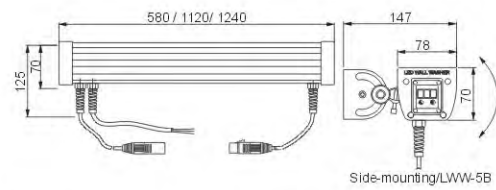

LED Wall Washer

5B SERIES

LWW-5B-18P-L500

LWW-5B-36P-L1000

Model	LWW-5B-18P-L500	LWW-5B-36P-L1000	LWW-5B-36P-L1200
Size	L580xW147xH70mm	L1120xW147xH70mm	L1240xW147xH70mm
Main Body	Extruded Al./6063	Extruded Al./6063	Extruded Al./6063
Weight	3.0kgs	4.3kgs	4.6kgs
LED Quantity	18pcs Power LED/1W	36pcs Power LED/1W	36pcs Power LED/1W
Color	R-6,G-6,B-6	R-12,G-12,B-12	R-12,G-12,B-12
Input Volt	120V~240V AC	120V~240V AC	120V~240V AC
Working Volt	24V DC	24V DC	24V DC
Power Consumption	20W(Max.)	40W(Max.)	40W(Max.)

LED Wall Washer

5C SERIES

Model	LWW-5C-48P-L1000
Size	L1120xW78xH118mm
Main Body	Extruded Al./6063
Weight	4.3kgs
LED Quantity	48pcs Power LED/1W
Color	R-12,G-12,B-12,WW-12
Input Volt	120V/240V AC
Working Volt	24V DC
Power Consumption	52W(Max.)