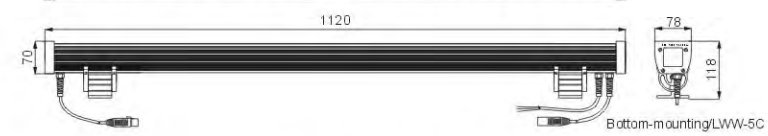

LED Wall Washer

5B SERIES

LWW-5B-18P-L500

LWW-5B-36P-L1000

Model	LWW-5B-18P-L500	LWW-5B-36P-L1000	LWW-5B-36P-L1200
Size	L580xW147xH70mm	L1120xW147xH70mm	L1240xW147xH70mm
Main Body	Extruded Al./6063	Extruded Al./6063	Extruded Al./6063
Weight	3.0kgs	4.3kgs	4.6kgs
LED Quantity	18pcs Power LED/1W	36pcs Power LED/1W	36pcs Power LED/1W
Color	R-6,G-6,B-6	R-12,G-12,B-12	R-12,G-12,B-12
Input Volt	120V~240V AC	120V~240V AC	120V~240V AC
Working Volt	24V DC	24V DC	24V DC
Power Consumption	20W(Max.)	40W(Max.)	40W(Max.)

LED Wall Washer

5C SERIES

Model	LWW-5C-48P-L1000
Size	L1120xW78xH118mm
Main Body	Extruded Al./6063
Weight	4.3kgs
LED Quantity	48pcs Power LED/1W
Color	R-12,G-12,B-12,WW-12
Input Volt	120V/240V AC
Working Volt	24V DC
Power Consumption	52W(Max.)