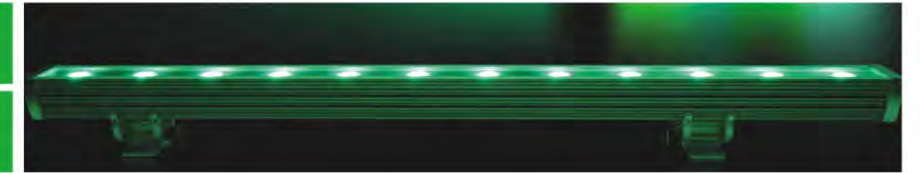

LED Wall Washer

5B SERIES

LWW-5B-18P-L500

LWW-5B-36P-L1000

Model	LWW-5B-18P-L500	LWW-5B-36P-L1000	LWW-5B-36P-L1200
Size	L580xW147xH70mm	L1120xW147xH70mm	L1240xW147xH70mm
Main Body	Extruded Al./6063	Extruded Al./6063	Extruded Al./6063
Weight	3.0kgs	4.3kgs	4.6kgs
LED Quantity	18pcs Power LED/1W	36pcs Power LED/1W	36pcs Power LED/1W
Color	R-6,G-6,B-6	R-12,G-12,B-12	R-12,G-12,B-12
Input Volt	120V~240V AC	120V~240V AC	120V~240V AC
Working Volt	24V DC	24V DC	24V DC
Power Consumption	20W(Max.)	40W(Max.)	40W(Max.)

LED Wall Washer

5C SERIES

Model	LWW-5C-48P-L1000
Size	L1120xW78xH118mm
Main Body	Extruded Al./6063
Weight	4.3kgs
LED Quantity	48pcs Power LED/1W
Color	R-12,G-12,B-12,WW-12
Input Volt	120V/240V AC
Working Volt	24V DC
Power Consumption	52W(Max.)