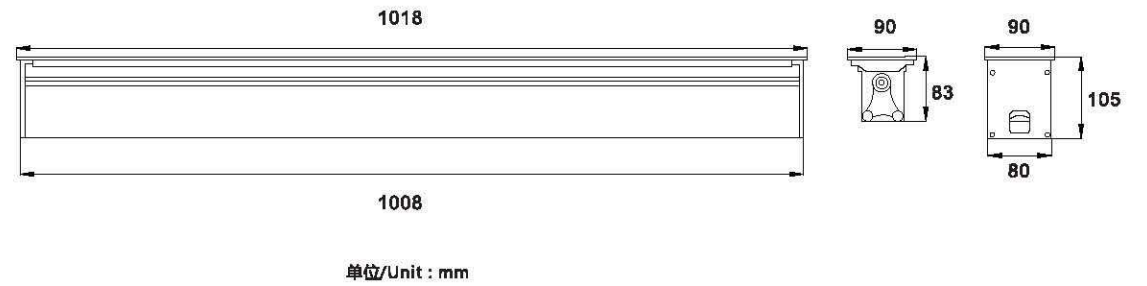

地埋灯-TL 系列
LED Underground Light-TL Series

LUL-TL6-36P

产品特点 Features

- * 304不锈钢面盖+压铸铝灯体，散热好，适合经济型亮化项目；
- * 面盖采用底部固定方式，避免安装预埋件是拆卸面盖，造成进水隐患；
- * 通过外部调整螺栓可对灯具打光角度纵向30度内进行调节（安装前调整好）
- * 304 stainless steel cover+die-casting aluminum housing with better heat radiation, which is suitable for economic lighting projects;
- * Fixing cover from the bottom way in order to avoid to open the cover when installing embedded parts and let water in
- * Within the range of 30° from longitudinal side to adjust the projecting angle of fixture's by external regulating bolt

标配型号 & 技术参数 Model Info & Specifications

型号/Model	LUL-TL6-18P	LUL-TL6-24P	LUL-TL6-36P
尺寸/Size	L1018xW90xH83mm	L1018xW90xH83mm	L1018xW90xH83mm
材质/Main body	304不锈钢+铝 / 304 Stainless Steel+Aluminum		
重量/Weight	6.8kg±5%	6.8kg±5%	6.8kg±5%
灯珠数 /LED Quantity	18x1W	24x1W	36x1W
灯珠颜色/Color	单色 /Steady color	单色 /Steady color	单色 /Steady color
输入电压 /Input Volt	24V DC	24V DC	24V DC
最大功率 /Power(Max.)	18W	24W	36W
透镜角度 /LENS	20°/30°/40°	20°/30°/40°	20°/30°/40°
控制方式 /Control Mode	单色 /Steady	单色 /Steady	单色 /Steady

物理 & 安装尺寸 Physical & Installation Dimensions

照度图 Illuminance At A Distance

光强分布曲线 Distribution Curve