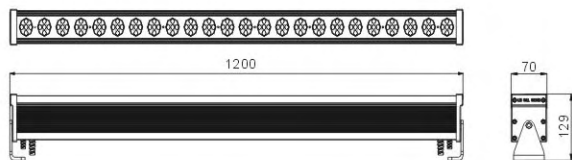

LED Wall Washer

D SERIES

Model	LWW-D-120P-L1200
Size	L1200xW70xH129mm
Main Body	Extruded Al./6063
Weight	6.2kgs
LED Quantity	120pcs Power LED/1W
Color	R-24,B-24,G-24,W-24,A-24
Input Volt	24V DC
Power Consumption	120W(Max.)
LENs	15° 20° 30° (5in1)
DMX	Compatible

*Single color steady LFL-D for optional

The Philippine Star Cruises business center