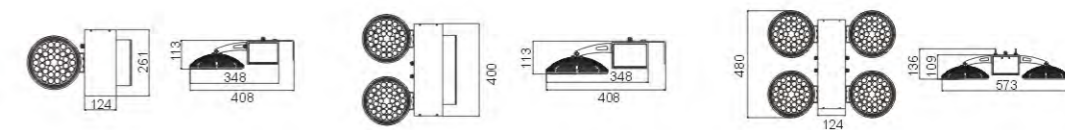

LED Spot Light

SP6 SERIES

SP6-H2

SP6-H4

Model	SP6-H2	SP6-H4
Size	L573 x W210 x H445mm	L573 x W539 x H445 mm
Weight	8.1kgs	12.5kgs
Color	White	White
LED	72Power LED/1.46W	144Power LED/1.46W
Input Volt	100V~256V AC	100V~256V AC
Power Consumption	110Watts	204 Watts
Output Flux	9000lm	18000lm

LED Spot Light

SP6 SERIES

SP6-P1

SP6-P2

SP6-P4

Model	SP6-P1	SP6-P2	SP6-P4
Size	L261 x W408 x H113 mm	L408 x W400 x H113mm	L573 x W480 x H136mm
Weight	6kgs	8.1kgs	12.5kgs
Color	White	White	White
LED	36Power LED/1.46W	72Power LED/1.46W	144Power LED/1.46W
Input Volt	100V~256V AC	100V~256V AC	100V~256V AC
Power Consumption	55 Watts	110 Watts	204Watts
Output Flux	4500lm	9000lm	18000lm