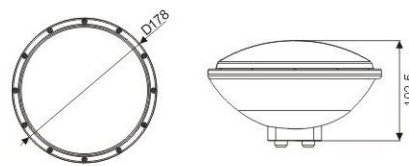

LED Pool Light

PAR56 LAMP

C2=Transparent pc cover with strips

C3=Frosted pc cover

Model	LM-PAR56-18x1W	LM-PAR56-207	LM-PAR56-276
Cover	PC	PC	PC
Weight	0.7Kgs	0.7Kgs	0.7Kgs
Beam Angle	180°	180°	180°
LED Quantity	18pcs Power LED/1W	207pcs SMD/3528	272pcs SMD/3528
Input Voltage	12VAC	12V AC	12V AC
Power	22W(Max.)	14W(Max.)	18W(Max.)
Color Range	Red, Yellow, Green, Blue, White	Red, Yellow, Green, Blue, White	White/Warm white
	RGB	RGB	
Working Mode	Switch, RGB, Steady Color	Switch, RGB, Steady Color	Steady Color