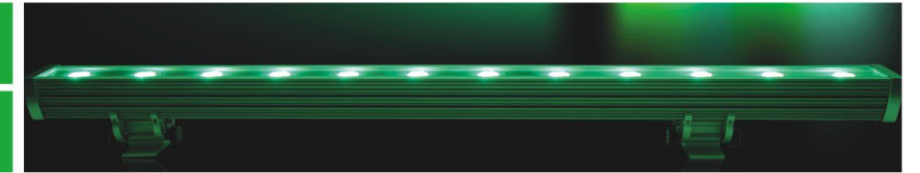

LED Wall Washer

5B SERIES

LWW-5B-18P-L500

LWW-5B-36P-L1000

Model	LWW-5B-18P-L500	LWW-5B-36P-L1000	LWW-5B-36P-L1200
Size	L580xW147xH70mm	L1120xW147xH70mm	L1240xW147xH70mm
Main Body	Extruded Al./6063	Extruded Al./6063	Extruded Al./6063
Weight	3.0kgs	4.3kgs	4.6kgs
LED Quantity	18pcs Power LED/1W	36pcs Power LED/1W	36pcs Power LED/1W
Color	R-6,G-6,B-6	R-12,G-12,B-12	R-12,G-12,B-12
Input Volt	120V~240V AC	120V~240V AC	120V~240V AC
Working Volt	24V DC	24V DC	24V DC
Power Consumption	20W(Max.)	40W(Max.)	40W(Max.)

LED Wall Washer

5C SERIES

Model	LWW-5C-48P-L1000
Size	L1120xW78xH118mm
Main Body	Extruded Al./6063
Weight	4.3kgs
LED Quantity	48pcs Power LED/1W
Color	R-12,G-12,B-12,WW-12
Input Volt	120V/240V AC
Working Volt	24V DC
Power Consumption	52W(Max.)