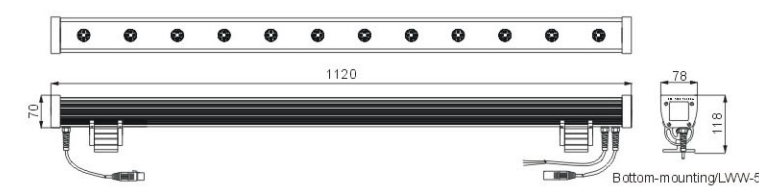

LED Wall Washer

5B SERIES

LWW-5B-18P-L500

LWW-5B-36P-L1000

Model	LWW-5B-18P-L500	LWW-5B-36P-L1000	LWW-5B-36P-L1200
Size	L580xW147xH70mm	L1120xW147xH70mm	L1240xW147xH70mm
Main Body	Extruded Al./6063	Extruded Al./6063	Extruded Al./6063
Weight	3.0kgs	4.3kgs	4.6kgs
LED Quantity	18pcs Power LED/1W	36pcs Power LED/1W	36pcs Power LED/1W
Color	R-6,G-6,B-6	R-12,G-12,B-12	R-12,G-12,B-12
Input Volt	120V~240V AC	120V~240V AC	120V~240V AC
Working Volt	24V DC	24V DC	24V DC
Power Consumption	20W(Max.)	40W(Max.)	40W(Max.)

LED Wall Washer

5C SERIES

Model	LWW-5C-48P-L1000
Size	L1120xW78xH118mm
Main Body	Extruded Al./6063
Weight	4.3kgs
LED Quantity	48pcs Power LED/1W
Color	R-12,G-12,B-12,WW-12
Input Volt	120V/240V AC
Working Volt	24V DC
Power Consumption	52W(Max.)