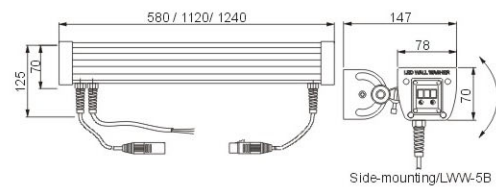

LED Wall Washer

5B SERIES

LWW-5B-18P-L500

LWW-5B-36P-L1000

Model	LWW-5B-18P-L500	LWW-5B-36P-L1000	LWW-5B-36P-L1200
Size	L580xW147xH70mm	L1120xW147xH70mm	L1240xW147xH70mm
Main Body	Extruded Al./6063	Extruded Al./6063	Extruded Al./6063
Weight	3.0kgs	4.3kgs	4.6kgs
LED Quantity	18pcs Power LED/1W	36pcs Power LED/1W	36pcs Power LED/1W
Color	R-6,G-6,B-6	R-12,G-12,B-12	R-12,G-12,B-12
Input Volt	120V~240V AC	120V~240V AC	120V~240V AC
Working Volt	24V DC	24V DC	24V DC
Power Consumption	20W(Max.)	40W(Max.)	40W(Max.)

LED Wall Washer

5C SERIES

Model	LWW-5C-48P-L1000
Size	L1120xW78xH118mm
Main Body	Extruded Al./6063
Weight	4.3kgs
LED Quantity	48pcs Power LED/1W
Color	R-12,G-12,B-12,WW-12
Input Volt	120V/240V AC
Working Volt	24V DC
Power Consumption	52W(Max.)