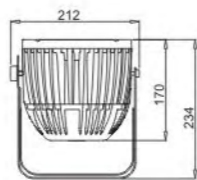

LED Stage Light

PAR64-A

Model	LED-PAR64-A-36P
Material of shell	Aluminum
Weight	2.8kgs
Rotary Angle	180°
LED	Power LED/1W
LED Quantity	36PCS
LED Color	R-12,G-12,B-12
Input Voltage	100V-256V AC
Operating Voltage	24V DC
Power Consumption	55Watts(Max.)

LED Stage Light

**PAR64-B**

Model	LED-PAR64-B-36P
Material of shell	Aluminum
Weight	4kgs
Rotary Angle	180°
LED	Power LED/1W
LED Quantity	36 pcs
LED Color	R-12,G-12,B-12
Input Voltage	100V-256V AC
Operating Voltage	24V DC
Power Consumption	55Watts(Max.)

LED Stage Light

PAR64-C

Model	LED-PAR64-C-36x3W(3in1)	LED-PAR64-C-72x3W
Material of shell	Aluminum	Aluminum
Weight	7.9kgs	7.9kgs
Rotary Angle	180°	180°
LED	Power LED/3W(3in1)	XPE LED/3W
LED Quantity	36pcs/3W	72pcs/3W
LED Color	RGB 3in1	RGBA/RGBW(each 18pcs)
Input Voltage	120V-240V AC	120V-240V AC
Operating Voltage	24V DC	24V DC
Power Consumption	110Watts(Max.)	120Watts(Max.)
Function	DMX 512 and built in programs	DMX 512 and built in programs