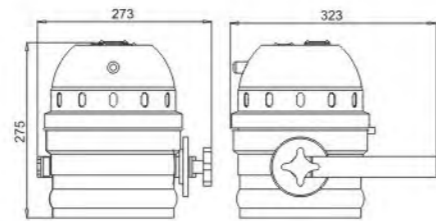

LED Stage Light

PAR64-A

Model	LED-PAR64-A-36P
Material of shell	Aluminum
Weight	2.8kgs
Rotary Angle	180°
LED	Power LED/1W
LED Quantity	36PCS
LED Color	R-12,G-12,B-12
Input Voltage	100V-256V AC
Operating Voltage	24V DC
Power Consumption	55Watts(Max.)

LED Stage Light

**PAR64-B**

Model	LED-PAR64-B-36P
Material of shell	Aluminum
Weight	4kgs
Rotary Angle	180°
LED	Power LED/1W
LED Quantity	36 pcs
LED Color	R-12,G-12,B-12
Input Voltage	100V-256V AC
Operating Voltage	24V DC
Power Consumption	55Watts(Max.)

LED Stage Light

PAR64-C

Model	LED-PAR64-C-36x3W(3in1)	LED-PAR64-C-72x3W
Material of shell	Aluminum	Aluminum
Weight	7.9kgs	7.9kgs
Rotary Angle	180°	180°
LED	Power LED/3W(3in1)	XPE LED/3W
LED Quantity	36pcs/3W	72pcs/3W
LED Color	RGB 3in1	RGBA/RGBW(each 18pcs)
Input Voltage	120V-240V AC	120V-240V AC
Operating Voltage	24V DC	24V DC
Power Consumption	110Watts(Max.)	120Watts(Max.)
Function	DMX 512 and built in programs	DMX 512 and built in programs