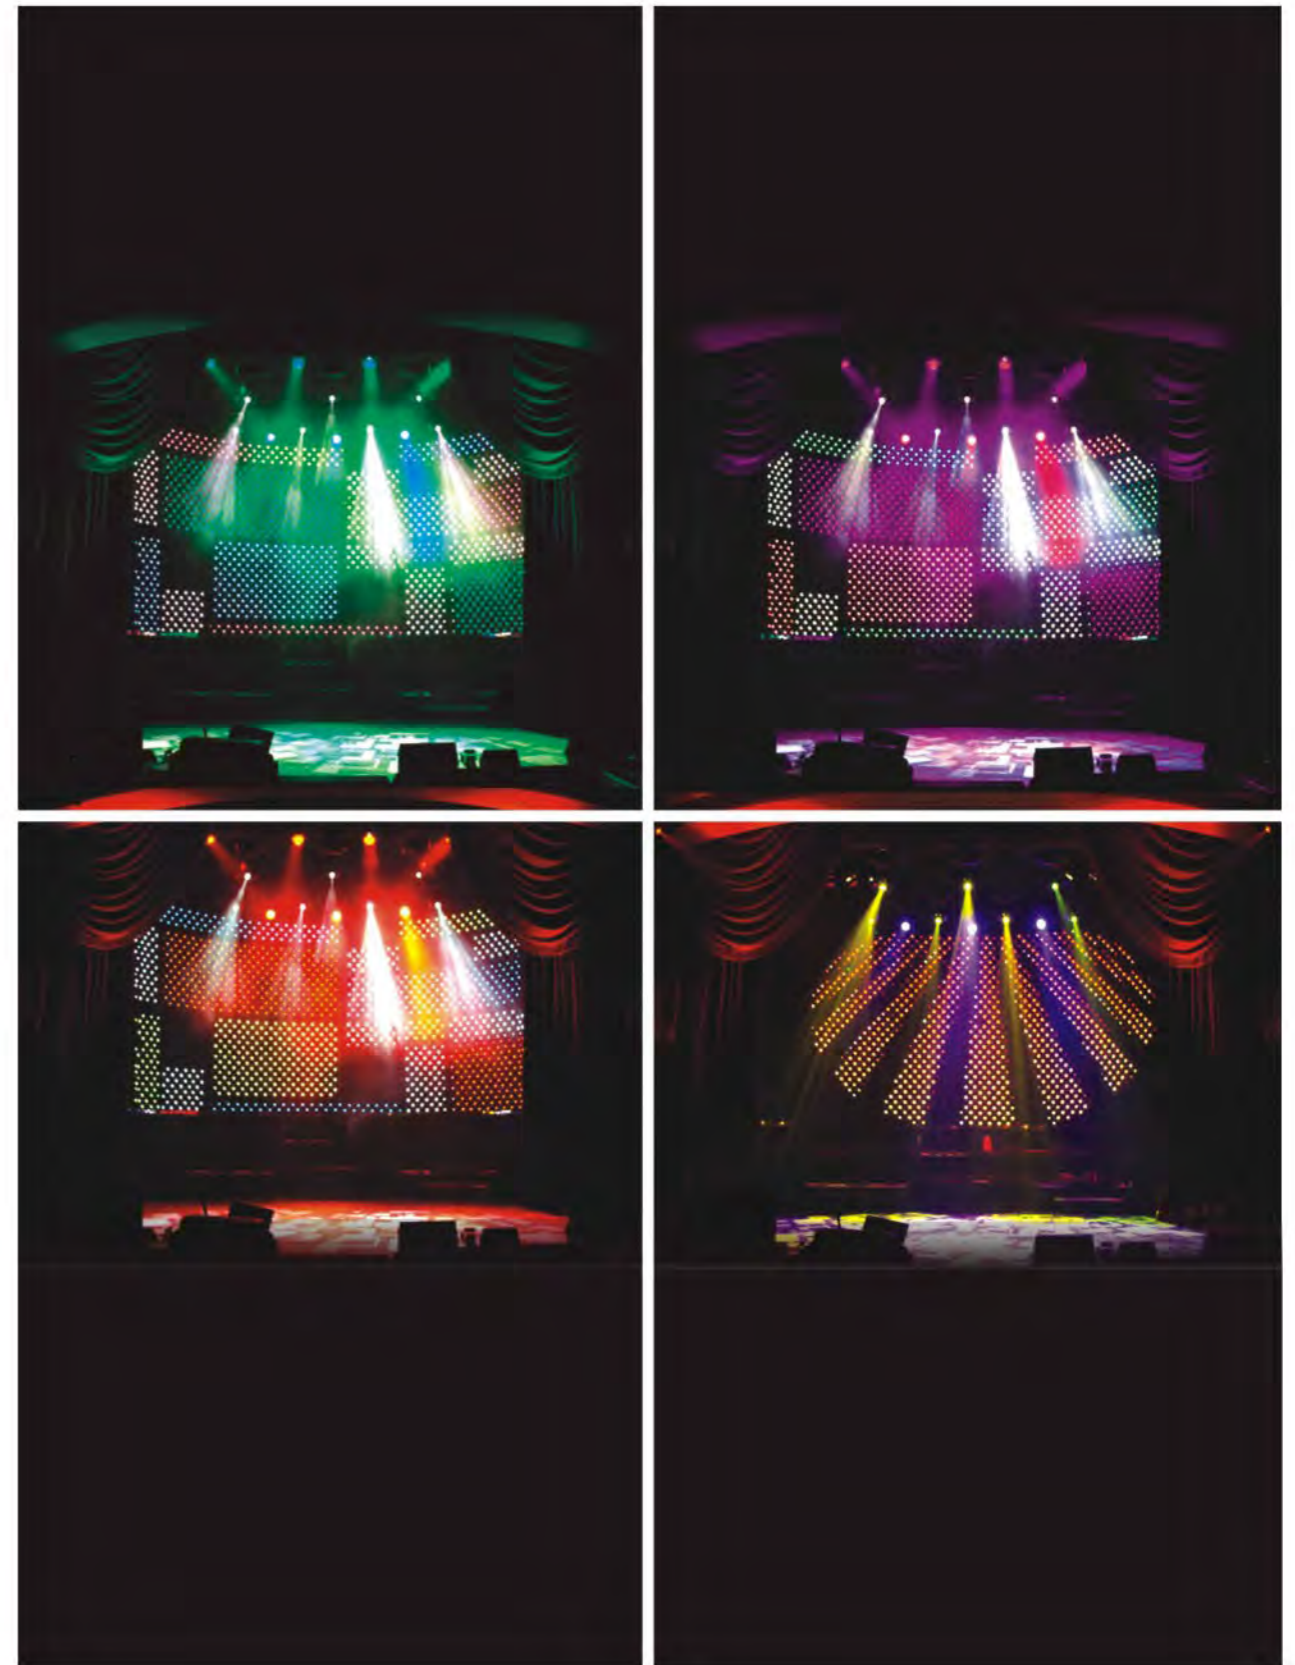

LED Stage Light

PAR64-A

Model	LED-PAR64-A-36P
Material of shell	Aluminum
Weight	2.8kgs
Rotary Angle	180°
LED	Power LED/1W
LED Quantity	36PCS
LED Color	R-12,G-12,B-12
Input Voltage	100V-256V AC
Operating Voltage	24V DC
Power Consumption	55Watts(Max.)

LED Stage Light

**PAR64-B**

Model	LED-PAR64-B-36P
Material of shell	Aluminum
Weight	4kgs
Rotary Angle	180°
LED	Power LED/1W
LED Quantity	36 pcs
LED Color	R-12,G-12,B-12
Input Voltage	100V-256V AC
Operating Voltage	24V DC
Power Consumption	55Watts(Max.)

LED Stage Light

PAR64-C

Model	LED-PAR64-C-36x3W(3in1)	LED-PAR64-C-72x3W
Material of shell	Aluminum	Aluminum
Weight	7.9kgs	7.9kgs
Rotary Angle	180°	180°
LED	Power LED/3W(3in1)	XPE LED/3W
LED Quantity	36pcs/3W	72pcs/3W
LED Color	RGB 3in1	RGBA/RGBW(each 18pcs)
Input Voltage	120V-240V AC	120V-240V AC
Operating Voltage	24V DC	24V DC
Power Consumption	110Watts(Max.)	120Watts(Max.)
Function	DMX 512 and built in programs	DMX 512 and built in programs