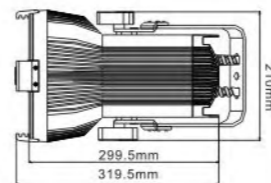

LED Stage Light

PAR64-A

Model	LED-PAR64-A-36P
Material of shell	Aluminum
Weight	2.8kgs
Rotary Angle	180°
LED	Power LED/1W
LED Quantity	36PCS
LED Color	R-12,G-12,B-12
Input Voltage	100V-256V AC
Operating Voltage	24V DC
Power Consumption	55Watts(Max.)

LED Stage Light

**PAR64-B**

Model	LED-PAR64-B-36P
Material of shell	Aluminum
Weight	4kgs
Rotary Angle	180°
LED	Power LED/1W
LED Quantity	36 pcs
LED Color	R-12,G-12,B-12
Input Voltage	100V-256V AC
Operating Voltage	24V DC
Power Consumption	55Watts(Max.)

LED Stage Light

PAR64-C

Model	LED-PAR64-C-36x3W(3in1)	LED-PAR64-C-72x3W
Material of shell	Aluminum	Aluminum
Weight	7.9kgs	7.9kgs
Rotary Angle	180°	180°
LED	Power LED/3W(3in1)	XPE LED/3W
LED Quantity	36pcs/3W	72pcs/3W
LED Color	RGB 3in1	RGBA/RGBW(each 18pcs)
Input Voltage	120V-240V AC	120V-240V AC
Operating Voltage	24V DC	24V DC
Power Consumption	110Watts(Max.)	120Watts(Max.)
Function	DMX 512 and built in programs	DMX 512 and built in programs