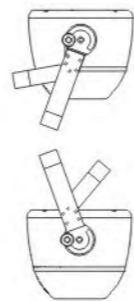

LED Stage Light

PAR64-A

Model	LED-PAR64-A-36P
Material of shell	Aluminum
Weight	2.8kgs
Rotary Angle	180°
LED	Power LED/1W
LED Quantity	36PCS
LED Color	R-12,G-12,B-12
Input Voltage	100V-256V AC
Operating Voltage	24V DC
Power Consumption	55Watts(Max.)

LED Stage Light

**PAR64-B**

Model	LED-PAR64-B-36P
Material of shell	Aluminum
Weight	4kgs
Rotary Angle	180°
LED	Power LED/1W
LED Quantity	36 pcs
LED Color	R-12,G-12,B-12
Input Voltage	100V-256V AC
Operating Voltage	24V DC
Power Consumption	55Watts(Max.)

LED Stage Light

PAR64-C

Model	LED-PAR64-C-36x3W(3in1)	LED-PAR64-C-72x3W
Material of shell	Aluminum	Aluminum
Weight	7.9kgs	7.9kgs
Rotary Angle	180°	180°
LED	Power LED/3W(3in1)	XPE LED/3W
LED Quantity	36pcs/3W	72pcs/3W
LED Color	RGB 3in1	RGBA/RGBW(each 18pcs)
Input Voltage	120V-240V AC	120V-240V AC
Operating Voltage	24V DC	24V DC
Power Consumption	110Watts(Max.)	120Watts(Max.)
Function	DMX 512 and built in programs	DMX 512 and built in programs