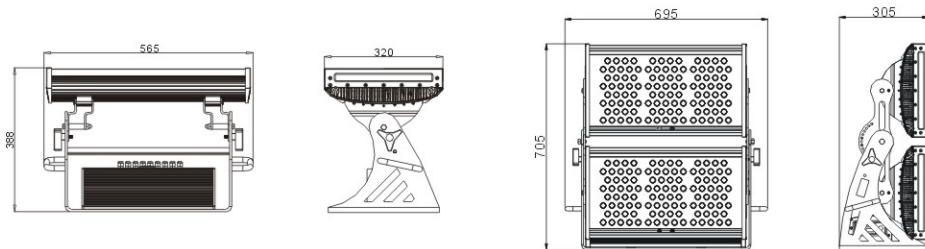

LED Wall Washer

8C SERIES

LWW-8C-216P

LWW-8C-108P

Model	LWW-8C-108P	LWW-8C-216P
Size	L565 x W320 x H388mm	L695 x W305 x H705mm
Main Body	Extruded AL. A3 iron	Extruded AL. A3 iron
Weight	30kgs	51kgs
LED Quantity	108Power LED/3W	216Power LED/3W
Color	R-36, G-36, B-36	R-72, G-72, B-72
Input Volt	120V/240V AC	120V/240V AC
Working Volt	48V DC	48V DC
Power Consumption	250Watts (Max.)	500Watts (Max.)