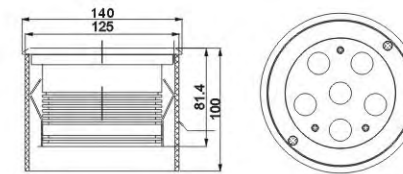

LED Underground Light

B SERIES

Model	LUL-B-9x1W	LUL-B-3x3W
Size	D120xH92mm	D120xH92mm
Material	Stainless Steel cover+Aluminium housing	
Weight	1.3Kgs	1.3Kgs
LED Quantity	9pcs Power LED/1W	3pcs Power LED/3W
Color	R-3,G-3,B-3	R,G,B,W,WW
Input Volt	12V/24V DC	24VDC
Power Consumption	9W(Max.)	9W(Max.)
LENs	15° 25° 40° (3in1)	10° 20° 45°
Controller	CTR-RGB-12V/24V	Null

LED Underground Light

C SERIES

Model	LUL-C-18x1W	LUL-C-6x3W
Size	D140xH81.4mm	D140xH81.4mm
Material	Stainless Steel cover+Aluminium housing	
Weight	1.7Kgs	1.7Kgs
LED Quantity	18pcs Power LED/1W	6pcs Power LED/3W
Color	R-6,G-6,B-6	R,G,B,W,WW
Input Volt	24VDC	24VDC
Power Consumption	18W(Max.)	18W(Max.)
LENs	15° 25° 40° (3in1)	10° 20° 45°
Controller	CTR-RGB-24V	Null