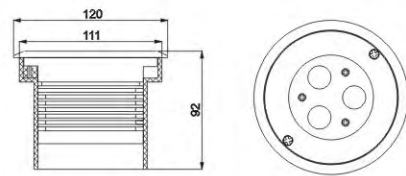

LED Underground Light

B SERIES

Model	LUL-B-9x1W	LUL-B-3x3W
Size	D120xH92mm	D120xH92mm
Material	Stainless Steel cover+Aluminium housing	
Weight	1.3Kgs	1.3Kgs
LED Quantity	9pcs Power LED/1W	3pcs Power LED/3W
Color	R-3,G-3,B-3	R,G,B,W,WW
Input Volt	12V/24V DC	24VDC
Power Consumption	9W(Max.)	9W(Max.)
LENs	15° 25° 40° (3in1)	10° 20° 45°
Controller	CTR-RGB-12V/24V	Null

LED Underground Light

C SERIES

Model	LUL-C-18x1W	LUL-C-6x3W
Size	D140xH81.4mm	D140xH81.4mm
Material	Stainless Steel cover+Aluminium housing	
Weight	1.7Kgs	1.7Kgs
LED Quantity	18pcs Power LED/1W	6pcs Power LED/3W
Color	R-6,G-6,B-6	R,G,B,W,WW
Input Volt	24VDC	24VDC
Power Consumption	18W(Max.)	18W(Max.)
LENs	15° 25° 40° (3in1)	10° 20° 45°
Controller	CTR-RGB-24V	Null