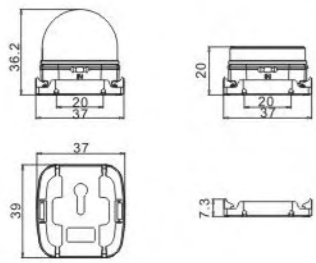

LED Pixel Module

**A SERIES**

Model	LPM-A-9-12V	LPM-A-3(3in1)-12V
Size	D64xH27mm	D64xH27mm
Material	Transparent cover+black base	Frosted cover+white base
LED	9pcs 5mm LED	3pcs 5050SMD
Color	R-3, G-3, B-3	RGB 3in1
Input Volt	12V DC	12V DC
Power Consumption	1Watts (Max.)	1Watts (Max.)
Controller	CVS-LM-500	CVS-LM-500

CE IP65 

LED Pixel Module

**B SERIES**

Model	LPM-B-9-12V	LPM-B-3(3in1)-12V
Size	39x37x20mm	39x37x36.2mm
Material	Transparent cover+black base	Frosted cover+white base
LED	9pcs 3mm LED	3pcs 5050SMD
Color	R-3, G-3, B-3	RGB 3in1
Input Volt	12V DC	12V DC
Power Consumption	1Watts (Max.)	1Watts (Max.)
Controller	CVS-LM-500	CVS-LM-500

CE IP65

LED Pixel Module

**D SERIES**

Model	LPM-D-12(3in1)-24V	LPM-D-3x1W-24V-RGB
Size	D120xH73mm	D120xH73mm
Material	Milkywhite cover+Silver base	Milkywhite cover+Silver base
LED	12pcs SMD 5050	3pcs power LED/1W(Steady color optional)
Color	RGB 3in1	R-1, G-1, B-1
Input Volt	24V DC	24V DC
Power Consumption	3Watts (Max.)	4Watts (Max.)
Controller	CVS-LM-500	CTR-RGB-24V