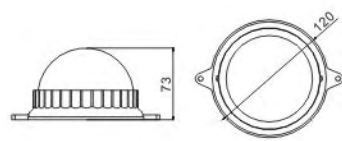

LED Pixel Module

**A SERIES**

Model	LPM-A-9-12V	LPM-A-3(3in1)-12V
Size	D64xH27mm	D64xH27mm
Material	Transparent cover+black base	Frosted cover+white base
LED	9pcs 5mm LED	3pcs 5050SMD
Color	R-3, G-3, B-3	RGB 3in1
Input Volt	12V DC	12V DC
Power Consumption	1Watts (Max.)	1Watts (Max.)
Controller	CVS-LM-500	CVS-LM-500

CE IP65 

LED Pixel Module

**B SERIES**

Model	LPM-B-9-12V	LPM-B-3(3in1)-12V
Size	39x37x20mm	39x37x36.2mm
Material	Transparent cover+black base	Frosted cover+white base
LED	9pcs 3mm LED	3pcs 5050SMD
Color	R-3, G-3, B-3	RGB 3in1
Input Volt	12V DC	12V DC
Power Consumption	1Watts (Max.)	1Watts (Max.)
Controller	CVS-LM-500	CVS-LM-500

CE IP65

LED Pixel Module

**D SERIES**

Model	LPM-D-12(3in1)-24V	LPM-D-3x1W-24V-RGB
Size	D120xH73mm	D120xH73mm
Material	Milkywhite cover+Silver base	Milkywhite cover+Silver base
LED	12pcs SMD 5050	3pcs power LED/1W(Steady color optional)
Color	RGB 3in1	R-1, G-1, B-1
Input Volt	24V DC	24V DC
Power Consumption	3Watts (Max.)	4Watts (Max.)
Controller	CVS-LM-500	CTR-RGB-24V