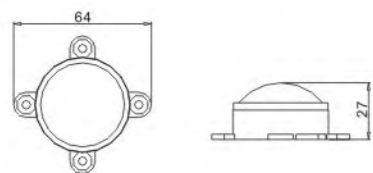

LED Pixel Module

**A SERIES**

Model	LPM-A-9-12V	LPM-A-3(3in1)-12V
Size	D64xH27mm	D64xH27mm
Material	Transparent cover+black base	Frosted cover+white base
LED	9pcs 5mm LED	3pcs 5050SMD
Color	R-3, G-3, B-3	RGB 3in1
Input Volt	12V DC	12V DC
Power Consumption	1Watts (Max.)	1Watts (Max.)
Controller	CVS-LM-500	CVS-LM-500

CE IP65 

LED Pixel Module

**B SERIES**

Model	LPM-B-9-12V	LPM-B-3(3in1)-12V
Size	39x37x20mm	39x37x36.2mm
Material	Transparent cover+black base	Frosted cover+white base
LED	9pcs 3mm LED	3pcs 5050SMD
Color	R-3, G-3, B-3	RGB 3in1
Input Volt	12V DC	12V DC
Power Consumption	1Watts (Max.)	1Watts (Max.)
Controller	CVS-LM-500	CVS-LM-500

CE IP65

LED Pixel Module

**D SERIES**

Model	LPM-D-12(3in1)-24V	LPM-D-3x1W-24V-RGB
Size	D120xH73mm	D120xH73mm
Material	Milkywhite cover+Silver base	Milkywhite cover+Silver base
LED	12pcs SMD 5050	3pcs power LED/1W(Steady color optional)
Color	RGB 3in1	R-1, G-1, B-1
Input Volt	24V DC	24V DC
Power Consumption	3Watts (Max.)	4Watts (Max.)
Controller	CVS-LM-500	CTR-RGB-24V