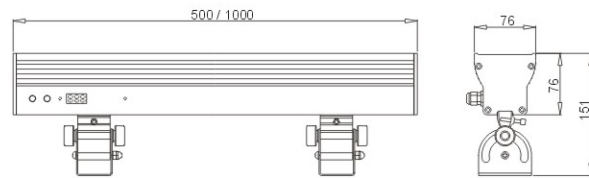

LED Wall Washer

4A SERIES

Model	LWW-4A-12P	LWW-4A-24P	LWW-4A-30P
Size	L500xW76xH151mm	L1000xW76xH151mm	L1000xW76xH151mm
Weight	2.5kgs	4.0kgs	4.0kgs
LED	12PowerLED/1W	24PowerLED/1W	30PowerLED/1W
Color	R-4,G-4,B-4	R-8,G-8,B-8	R-10,G-10,B-10
Input Volt	120V/240V AC	120V/240V AC	120V/240V AC
Working Volt	24VDC	24V DC	24V DC
Power Consumption	28 Watts(Max.)	56 Watts(Max.)	56 Watts(Max.)

LED Wall Washer

4A SERIES

Model	LWW-4A-48P
Size	L1000xW76xH151mm
Weight	4.0Kgs
LED	48 Power LED/1W
Color	R-12,G-12,B-12,W-12
Input Volt	120V/240V AC
Working Volt	12V/24V DC
Power Consumption	48 Watts(Max.)