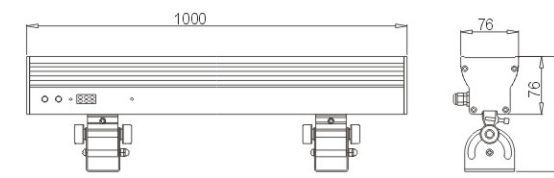

LED Wall Washer

4A SERIES

Model	LWW-4A-12P	LWW-4A-24P	LWW-4A-30P
Size	L500xW76xH151mm	L1000xW76xH151mm	L1000xW76xH151mm
Weight	2.5kgs	4.0kgs	4.0kgs
LED	12PowerLED/1W	24PowerLED/1W	30PowerLED/1W
Color	R-4,G-4,B-4	R-8,G-8,B-8	R-10,G-10,B-10
Input Volt	120V/240V AC	120V/240V AC	120V/240V AC
Working Volt	24VDC	24V DC	24V DC
Power Consumption	28 Watts(Max.)	56 Watts(Max.)	56 Watts(Max.)

LED Wall Washer

4A SERIES

Model	LWW-4A-48P
Size	L1000xW76xH151mm
Weight	4.0Kgs
LED	48 Power LED/1W
Color	R-12,G-12,B-12,W-12
Input Volt	120V/240V AC
Working Volt	12V/24V DC
Power Consumption	48 Watts(Max.)