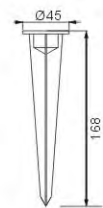

LED Spot Light

TYPE A

LED-SP-A1-3x1W

LED-SP-A2-3x1W

Model	LED-SP-A1/2-1X1W	LED-SP-A1/2-1X3W	LED-SP-A1/2-3X1W
Size	D42xH120mm/A1, D42xH288mm/A2	D42xH120mm/A1, D42xH288mm/A2	D42xH120mm/A1, D42xH288mm/A2
Material	Aluminium	Aluminium	Aluminium
Weight	0.35Kgs	0.35Kgs	0.35Kgs
LED Quantity	1pcs Power LED/1W	1pcs Power LED/3W	3pcs Power LED/1W
Color	R,G,B,W,WW	R,G,B,W,WW	R-1,G-1,B-1
Input Volt	12V DC	12V DC	12V DC
Power Consumption	1W(Max.)	3W(Max.)	3W(Max.)
Controller	Null	Null	CTR-RGB-12V
LENs	10° 20° 45°	10° 20° 45°	15° 25° 40° (3in1)

LED Spot Light

TYPE B

LED-SP-B1

LED-SP-B2

Model	LED-SP-B1/2-9x1W	LED-SP-B1/2-3x3W
Size	D99xH129mm/B1, D99xH300mm/B2	D99xH129mm/B1, D99xH300mm/B2
Material	Aluminium	Aluminium
Weight	1.0Kgs	1.0Kgs
LED Quantity	9pcs Power LED/1W	3pcs Power LED/3W
Color	R-3,G-3,B-3	R,G,B,W,WW
Input Volt	12V/24V DC	24V DC
Power Consumption	9W(Max.)	9W(Max.)
Controller	CTR-RGB-12V/24V	Null
LENs	15° 25° 40° (3in1)	10° 20° 45°