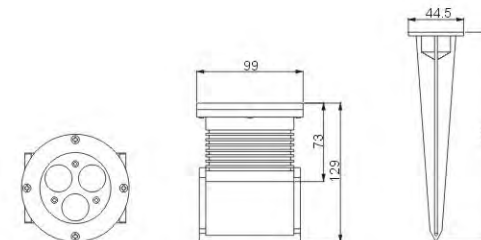

LED Spot Light

TYPE A

LED-SP-A1-3x1W

LED-SP-A2-3x1W

Model	LED-SP-A1/2-1X1W	LED-SP-A1/2-1X3W	LED-SP-A1/2-3X1W
Size	D42xH120mm/A1, D42xH288mm/A2	D42xH120mm/A1, D42xH288mm/A2	D42xH120mm/A1, D42xH288mm/A2
Material	Aluminium	Aluminium	Aluminium
Weight	0.35Kgs	0.35Kgs	0.35Kgs
LED Quantity	1pcs Power LED/1W	1pcs Power LED/3W	3pcs Power LED/1W
Color	R,G,B,W,WW	R,G,B,W,WW	R-1,G-1,B-1
Input Volt	12V DC	12V DC	12V DC
Power Consumption	1W(Max.)	3W(Max.)	3W(Max.)
Controller	Null	Null	CTR-RGB-12V
LENs	10° 20° 45°	10° 20° 45°	15° 25° 40° (3in1)

LED Spot Light

TYPE B

LED-SP-B1

LED-SP-B2

Model	LED-SP-B1/2-9x1W	LED-SP-B1/2-3x3W
Size	D99xH129mm/B1, D99xH300mm/B2	D99xH129mm/B1, D99xH300mm/B2
Material	Aluminium	Aluminium
Weight	1.0Kgs	1.0Kgs
LED Quantity	9pcs Power LED/1W	3pcs Power LED/3W
Color	R-3,G-3,B-3	R,G,B,W,WW
Input Volt	12V/24V DC	24V DC
Power Consumption	9W(Max.)	9W(Max.)
Controller	CTR-RGB-12V/24V	Null
LENs	15° 25° 40° (3in1)	10° 20° 45°