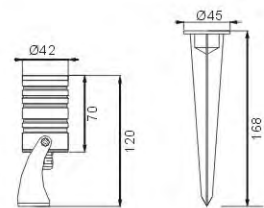

LED Spot Light

TYPE A

LED-SP-A1-3x1W

LED-SP-A2-3x1W

Model	LED-SP-A1/2-1X1W	LED-SP-A1/2-1X3W	LED-SP-A1/2-3X1W
Size	D42xH120mm/A1, D42xH288mm/A2	D42xH120mm/A1, D42xH288mm/A2	D42xH120mm/A1, D42xH288mm/A2
Material	Aluminium	Aluminium	Aluminium
Weight	0.35Kgs	0.35Kgs	0.35Kgs
LED Quantity	1pcs Power LED/1W	1pcs Power LED/3W	3pcs Power LED/1W
Color	R,G,B,W,WW	R,G,B,W,WW	R-1,G-1,B-1
Input Volt	12V DC	12V DC	12V DC
Power Consumption	1W(Max.)	3W(Max.)	3W(Max.)
Controller	Null	Null	CTR-RGB-12V
LENs	10° 20° 45°	10° 20° 45°	15° 25° 40° (3in1)

LED Spot Light

TYPE B

LED-SP-B1

LED-SP-B2

Model	LED-SP-B1/2-9x1W	LED-SP-B1/2-3x3W
Size	D99xH129mm/B1, D99xH300mm/B2	D99xH129mm/B1, D99xH300mm/B2
Material	Aluminium	Aluminium
Weight	1.0Kgs	1.0Kgs
LED Quantity	9pcs Power LED/1W	3pcs Power LED/3W
Color	R-3,G-3,B-3	R,G,B,W,WW
Input Volt	12V/24V DC	24V DC
Power Consumption	9W(Max.)	9W(Max.)
Controller	CTR-RGB-12V/24V	Null
LENs	15° 25° 40° (3in1)	10° 20° 45°