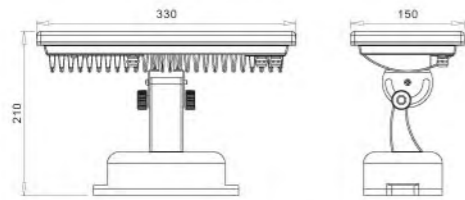

LED Wall Washer

1C SERIES

LWW-1C series is one of the best selling and classic model in the past years, and now we're proud to introduce our latest version, 1C model. With this latest version, we can upgrade the production capacity and arrange the delivery more quickly, offer some professional customers more flexible replacement operation on the power supply in the bottom base once failure. Besides, the new base will be more rigid, stronger and easier for installation.

LWW-1C-36P

Model	LWW-1C-36P
Size	L330 x W150 x H210 mm
Main Body	Die-cast Al./ADC12
Weight	4.3±5%Kgs
LED Quantity	36pcs Power LED/1W
Color	R-12, G-12, B-12
Input Volt	100V~240V AC
Working Volt	24V DC
Power Consumption	40W(Max.)
Lens	10° 20° 45°