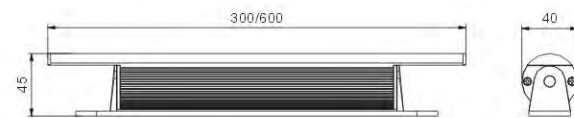

LED Linear Strip

TYPE C

Model	LLS-C-12P-VD	LLS-C-24P-VD	LLS-C-12P-S	LLS-C-24P-S
Size	L300xW40xH45mm	L600xW40xH45mm	L300xW40xH45mm	L600xW40xH45mm
Material	Aluminum + PC	Aluminum + PC	Aluminum + PC	Aluminum + PC
Weight	0.35kgs	0.75kgs	0.35kgs	0.75kgs
LED Quantity	12pcs Power LED/0.5W	24pcs Power LED/0.5W	12pcs Power LED/0.5W	24pcs Power LED/0.5W
Color	R-4,G-4,B-4(Single color optional)	R-8,G-8,B-8(Single color optional)	W,WW	W,WW
Input Volt	24V DC	24V DC	120V/240V AC	120V/240V AC
Power Consumption	8W(Max.)	15W(Max.)	8W(Max.)	16W(Max.)
Controller	DMX-VD	DMX-VD	Null	Null

* DMX compatible via DMX-VD converter

CE IP20

LED Linear Strip

TYPE D

Model	LLS-D-48(3in1)-L1000
Size	L1000xW51xH61 mm
Material	Aluminum + PC
Weight	0.8kgs
LED Quantity	48pcs SMD5050(3in1)
Color	RGB(Steady color optional)
Input Volt	12V/24V DC
Power Consumption	12 Watts(Max.)
Controller	CVS-LM-U8