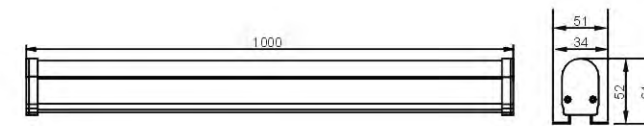

LED Linear Strip

TYPE C

Model	LLS-C-12P-VD	LLS-C-24P-VD	LLS-C-12P-S	LLS-C-24P-S
Size	L300xW40xH45mm	L600xW40xH45mm	L300xW40xH45mm	L600xW40xH45mm
Material	Aluminum + PC	Aluminum + PC	Aluminum + PC	Aluminum + PC
Weight	0.35kgs	0.75kgs	0.35kgs	0.75kgs
LED Quantity	12pcs Power LED/0.5W	24pcs Power LED/0.5W	12pcs Power LED/0.5W	24pcs Power LED/0.5W
Color	R-4,G-4,B-4(Single color optional)	R-8,G-8,B-8(Single color optional)	W,WW	W,WW
Input Volt	24V DC	24V DC	120V/240V AC	120V/240V AC
Power Consumption	8W(Max.)	15W(Max.)	8W(Max.)	16W(Max.)
Controller	DMX-VD	DMX-VD	Null	Null

* DMX compatible via DMX-VD converter

CE IP20

LED Linear Strip

TYPE D

Model	LLS-D-48(3in1)-L1000
Size	L1000xW51xH61 mm
Material	Aluminum + PC
Weight	0.8kgs
LED Quantity	48pcs SMD5050(3in1)
Color	RGB(Steady color optional)
Input Volt	12V/24V DC
Power Consumption	12 Watts(Max.)
Controller	CVS-LM-U8