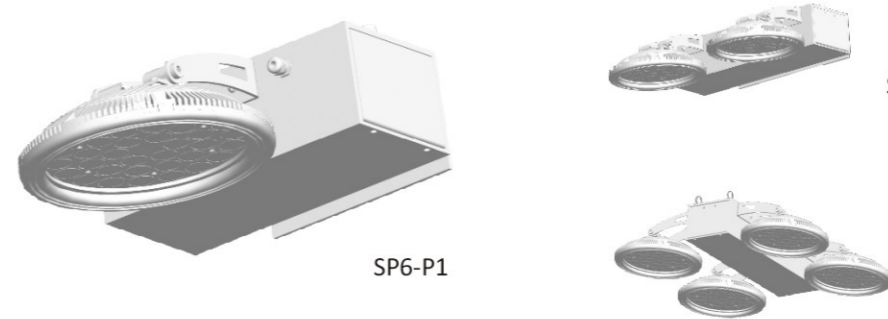

LED Spot Light

SP6 SERIES

SP6-H2

SP6-H4

Model	SP6-H2	SP6-H4
Size	L573 x W210 x H445mm	L573 x W539 x H445 mm
Weight	8.1kgs	12.5kgs
Color	White	White
LED	72Power LED/1.46W	144Power LED/1.46W
Input Volt	100V~256V AC	100V~256V AC
Power Consumption	110Watts	204 Watts
Output Flux	9000lm	18000lm

LED Spot Light

SP6 SERIES

SP6-P1

SP6-P2

SP6-P4

Model	SP6-P1	SP6-P2	SP6-P4
Size	L261 x W408 x H113 mm	L408 x W400 x H113mm	L573 x W480 x H136mm
Weight	6kgs	8.1kgs	12.5kgs
Color	White	White	White
LED	36Power LED/1.46W	72Power LED/1.46W	144Power LED/1.46W
Input Volt	100V~256V AC	100V~256V AC	100V~256V AC
Power Consumption	55 Watts	110 Watts	204 Watts
Output Flux	4500lm	9000lm	18000lm