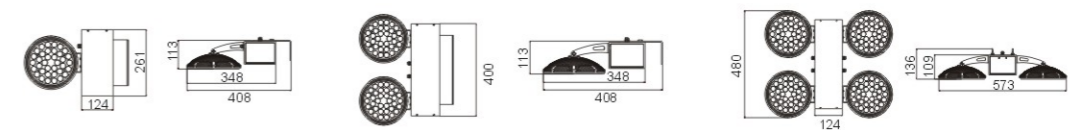

LED Spot Light

SP6 SERIES

SP6-H2

SP6-H4

Model	SP6-H2	SP6-H4
Size	L573 x W210 x H445mm	L573 x W539 x H445 mm
Weight	8.1kgs	12.5kgs
Color	White	White
LED	72Power LED/1.46W	144Power LED/1.46W
Input Volt	100V~256V AC	100V~256V AC
Power Consumption	110Watts	204 Watts
Output Flux	9000lm	18000lm

LED Spot Light

SP6 SERIES

SP6-P1

SP6-P2

SP6-P4

Model	SP6-P1	SP6-P2	SP6-P4
Size	L261 x W408 x H113 mm	L408 x W400 x H113mm	L573 x W480 x H136mm
Weight	6kgs	8.1kgs	12.5kgs
Color	White	White	White
LED	36Power LED/1.46W	72Power LED/1.46W	144Power LED/1.46W
Input Volt	100V~256V AC	100V~256V AC	100V~256V AC
Power Consumption	55 Watts	110 Watts	204 Watts
Output Flux	4500lm	9000lm	18000lm