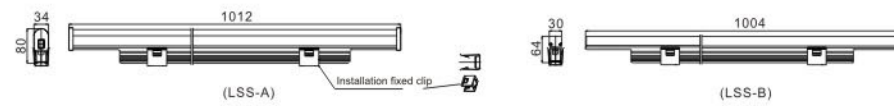

LED Linear Strip

**TYPE A & B**

Model	LLS-A-48(3in1)-120V/240V	LLS-B-48(3in1)-120V/240V
Size	L1012xW30xH80 mm	L1004xW30xH64 mm
Material	PC cover with Aluminium strip	Glass cover with Aluminium strip
Weight	1.9kgs	2.3kgs
LED	48pcs	48pcs
Color	RGB 3in1 (Steady color optional)	RGB 3in1 (Steady color optional)
Input Volt	120V/240V A C	120V/240V A C
Power Consumption	15 Watts (Max.)	15 Watts (Max.)