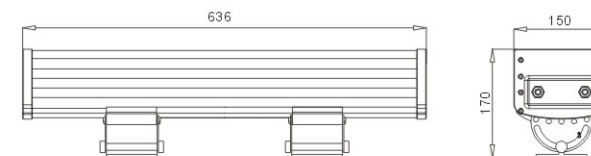

LED Wall Washer

2 SERIES

LWW-2-36P

LWW-2T-36P

LWW-2W-36P

Model	LWW-2-36P	LWW-2T-36P	LWW-2W-36P
Size	L334xW150xH170 mm	L334xW150xH170 mm	L334xW150xH170 mm
Main body	Extruded Al.	Extruded Al.	Extruded Al.
Weight	5.2kgs	5.2kgs	5.9kgs
LED Quantity	36 Power LED/1W	36 Power LED/1W	36 Power LED/1W
Color	R-12, G-12, B-12	R-12, G-12, B-12	R-12, G-12, B-12
Input Volt	100V~256V AC	120V/240V AC	24V~33.6V DC
Working Volt	24V DC	24V DC	24V 6AH
Power Consumption	55 Watts (Max.)	37 Watts (Max.)	34 Watts (Max.)

LED Wall Washer

2 SERIES

LWW-2-72P

LWW-2T-72P

Model	LWW-2-72P	LWW-2T-72P
Size	L636xW150xH170mm	L636xW150xH170mm
Main body	Extruded Al.	Extruded Al.
Weight	8.5kgs	8.5kgs
LED Quantity	72 Power LED/1W	72 Power LED/1W
Color	R-24, G-24, B-24	R-24, G-24, B-24
Input Volt	120V/240V AC	120V/240V AC
Working Volt	24V DC	24V DC
Power Consumption	110 Watts (Max.)	78 Watts (Max.)