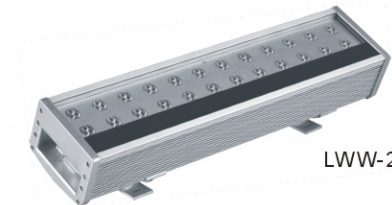

LED Wall Washer

2 SERIES

LWW-2-36P

LWW-2T-36P

LWW-2W-36P

Model	LWW-2-36P	LWW-2T-36P	LWW-2W-36P
Size	L334xW150xH170 mm	L334xW150xH170 mm	L334xW150xH170 mm
Main body	Extruded Al.	Extruded Al.	Extruded Al.
Weight	5.2kgs	5.2kgs	5.9kgs
LED Quantity	36 Power LED/1W	36 Power LED/1W	36 Power LED/1W
Color	R-12, G-12, B-12	R-12, G-12, B-12	R-12, G-12, B-12
Input Volt	100V~256V AC	120V/240V AC	24V~33.6V DC
Working Volt	24V DC	24V DC	24V 6AH
Power Consumption	55 Watts (Max.)	37 Watts (Max.)	34 Watts (Max.)

LED Wall Washer

2 SERIES

LWW-2-72P

LWW-2T-72P

Model	LWW-2-72P	LWW-2T-72P
Size	L636xW150xH170mm	L636xW150xH170mm
Main body	Extruded Al.	Extruded Al.
Weight	8.5kgs	8.5kgs
LED Quantity	72 Power LED/1W	72 Power LED/1W
Color	R-24, G-24, B-24	R-24, G-24, B-24
Input Volt	120V/240V AC	120V/240V AC
Working Volt	24V DC	24V DC
Power Consumption	110 Watts (Max.)	78 Watts (Max.)