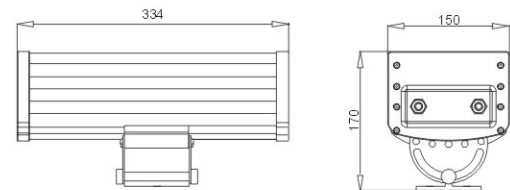

LED Wall Washer

2 SERIES

LWW-2-36P

LWW-2T-36P

LWW-2W-36P

Model	LWW-2-36P	LWW-2T-36P	LWW-2W-36P
Size	L334xW150xH170 mm	L334xW150xH170 mm	L334xW150xH170 mm
Main body	Extruded Al.	Extruded Al.	Extruded Al.
Weight	5.2kgs	5.2kgs	5.9kgs
LED Quantity	36 Power LED/1W	36 Power LED/1W	36 Power LED/1W
Color	R-12, G-12, B-12	R-12, G-12, B-12	R-12, G-12, B-12
Input Volt	100V~256V AC	120V/240V AC	24V~33.6V DC
Working Volt	24V DC	24V DC	24V 6AH
Power Consumption	55 Watts (Max.)	37 Watts (Max.)	34 Watts (Max.)

LED Wall Washer

2 SERIES

LWW-2-72P

LWW-2T-72P

Model	LWW-2-72P	LWW-2T-72P
Size	L636xW150xH170mm	L636xW150xH170mm
Main body	Extruded Al.	Extruded Al.
Weight	8.5kgs	8.5kgs
LED Quantity	72 Power LED/1W	72 Power LED/1W
Color	R-24, G-24, B-24	R-24, G-24, B-24
Input Volt	120V/240V AC	120V/240V AC
Working Volt	24V DC	24V DC
Power Consumption	110 Watts (Max.)	78 Watts (Max.)