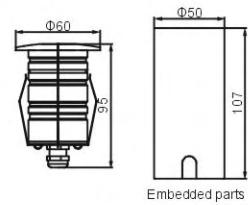

LED Underground Light

A SERIES

Model	LUL-A-1x1W	LUL-A-1x3W	LUL-A-3x1W(RGB)
Size	D60xH95mm	D60xH95mm	D60xH95mm
Material	Stainless Steel cover+ Aluminium housing		
Weight	0.33Kgs	0.33Kgs	0.33Kgs
LED Quantity	1pc Power LED/1W	1pc Power LED/3W	3pc Power LED/1W
Color	R,G,B,W,WW	R,G,B,W,WW	RGB
Input Volt	12VDC	12VDC	12VDC
Power Consumption	1W(Max.)	3W(Max.)	3W(Max.)
LENs	10° 20° 45°	10° 20° 45°	15° 25° 40°(3in1)
Controller	Null	Null	CTR-RGB-12V