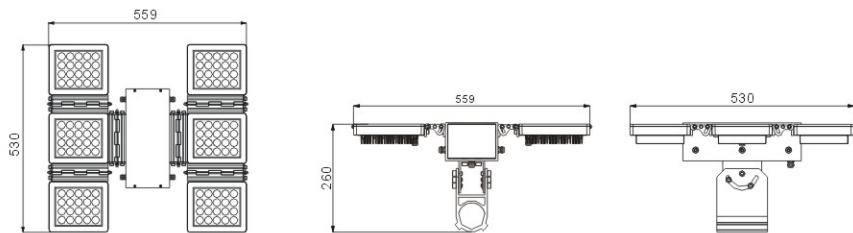

LED Advertisement Light

6L SERIES

Model	ADL-6L-120P
Size	559x530x260 mm
Material	Die-cast body, aluminium
Weight	13.5kgs
LED	120pcs (6 light modules)
Color	Warmwhite, White
Input Volt	120V~240V AC
Power Consumption	130 Watts (Max.)

CE IP65 Asymmetrical 15° x 50° Asymmetrical 50° x 120° Asymmetrical 75° x 135°