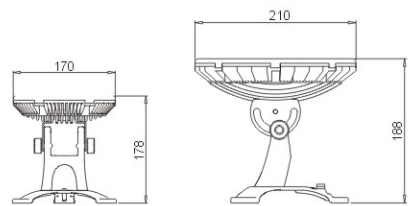

LED POOL LIGHT

6 SERIES

Model	LPL-6-18P-24V	LPL-6-36P-24V
Size	D170xH181mm	D210xH188mm
Weight	2.6kgs	4.4kgs
Protection	IP68	IP68
Rotatory Angle	150°	150°
LED Quantity	18Power LED/1W	36Power LED/1W
Working Volt	24V DC	24V DC
Power Consumption	23 Watts(Max.)	45 Watts(Max.)
Intensity	433.41lm	792.83lm
ILuminance	400lux(5m),130Lux(10m)/15°	1000lux(5m),200Lux(10m)/15°
Controller	CTR-RGB-BOX	CTR-RGB-BOX