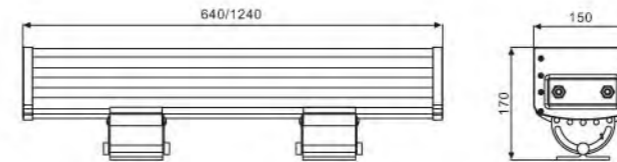

LED Wall Washer

2B SERIES

LWW-2B-36P

Model	LWW-2B-36P
Size	L330 x W150 x H170mm
Main body	Extruded Al./6063
Weight	5kg±5%
LED Quantity	36pcs Power LED/1W
Color	R-12, G-12, B-12
Input Volt	100-240V AC
Working Volt	24V DC
Power Consumption	40W(Max)
LENs	10° 20° 45°

LED Wall Washer

2B SERIES

LWW-2B-72P

Model	LWW-2B-72P	LWW-2B-144P
Size	L640xW150 x H170 mm	L1240xW150 x H170 mm
Main body	Extruded Al./6063	Extruded Al./6063
Weight	8.5kg±5%	15kg±5%
LED Quantity	72pcs Power LED/1W	144pcs Power LED/1W
Color	R-24,G-24,B-24	R-48,G-48,B-48
Input Volt	120V/240V AC	100-240V AC
Working Volt	24V DC	24V DC
Power Consumption	90W(Max)	170W(Max)
LENs	10° 20° 45°	10° 20° 45°