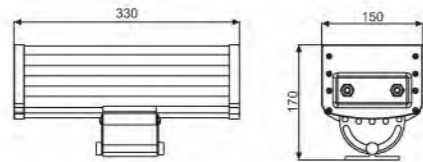

LED Wall Washer

2B SERIES

LWW-2B-36P

Model	LWW-2B-36P
Size	L330 x W150 x H170mm
Main body	Extruded Al./6063
Weight	5kg±5%
LED Quantity	36pcs Power LED/1W
Color	R-12, G-12, B-12
Input Volt	100-240V AC
Working Volt	24V DC
Power Consumption	40W(Max)
LENs	10° 20° 45°

LED Wall Washer

2B SERIES

LWW-2B-72P

Model	LWW-2B-72P	LWW-2B-144P
Size	L640xW150 x H170 mm	L1240xW150 x H170 mm
Main body	Extruded Al./6063	Extruded Al./6063
Weight	8.5kg±5%	15kg±5%
LED Quantity	72pcs Power LED/1W	144pcs Power LED/1W
Color	R-24,G-24,B-24	R-48,G-48,B-48
Input Volt	120V/240V AC	100-240V AC
Working Volt	24V DC	24V DC
Power Consumption	90W(Max)	170W(Max)
LENs	10° 20° 45°	10° 20° 45°